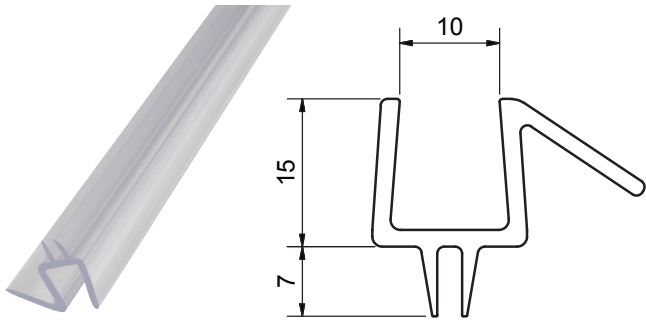

**Waterseals 2200mm**

Made from semi-translucent co-extruded polycarbonate.

19-SH003

19-SH008

19-SH002

19-SH009

19-SH006

19-SH011