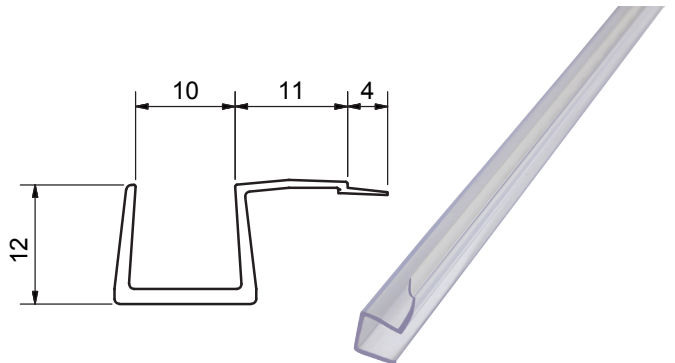

**Waterseals 2200mm**

Made from semi-translucent co-extruded polycarbonate.

19-SH003

19-SH008

19-SH002

19-SH009

19-SH006

19-SH011