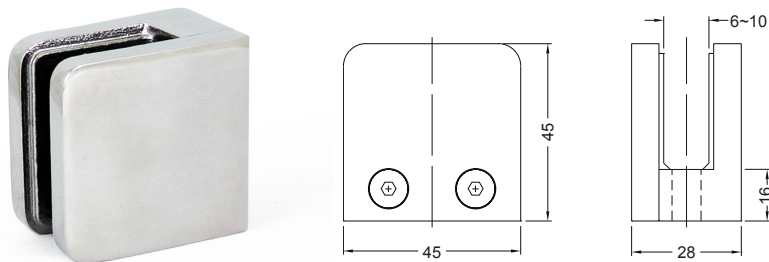

Glass Clamps

Model 1182 Flat Back

High quality glass clamps, made from 316 stainless steel. Suitable for glass 8mm to 10mm, includes gaskets for 6mm, 8mm and 10mm glass.

Description	Code
Satin	19-0119
Polished	19-0119P

Model 1181 Radius Back

High quality glass clamps, made from 316 stainless steel. Suitable for glass 8mm to 10mm, includes gaskets for 6mm, 8mm and 10mm glass.

Size	Satin
Satin	19-0118
Polished	19-0118P

Model 1172 Flat Back

High quality glass clamps, made from 316 stainless steel. Suitable for glass 8mm to 10mm, includes gaskets for 6mm, 8mm and 10mm glass.

Size	Satin
Satin	19-0117
Polished	19-0117P

Model 1171 Radius Back

High quality glass clamps, made from 316 stainless steel. Suitable for glass 8mm to 10mm, includes gaskets for 6mm, 8mm and 10mm glass.