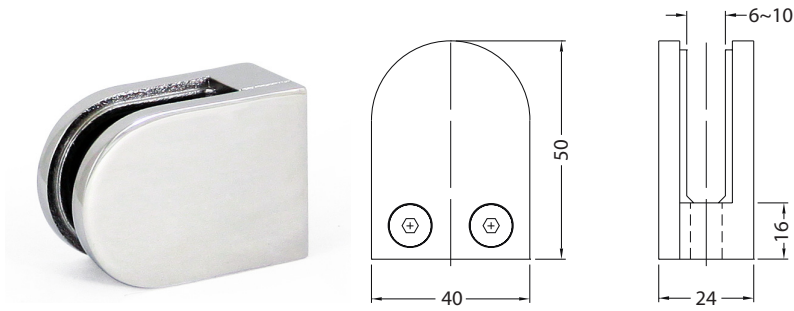

Glass Clamps

Model 1182 Flat Back

High quality glass clamps, made from 316 stainless steel. Suitable for glass 8mm to 10mm, includes gaskets for 6mm, 8mm and 10mm glass.

Description	Code
Satin	19-0119
Polished	19-0119P

Model 1181 Radius Back

High quality glass clamps, made from 316 stainless steel. Suitable for glass 8mm to 10mm, includes gaskets for 6mm, 8mm and 10mm glass.

Size	Satin
Satin	19-0118
Polished	19-0118P

Model 1172 Flat Back

High quality glass clamps, made from 316 stainless steel. Suitable for glass 8mm to 10mm, includes gaskets for 6mm, 8mm and 10mm glass.

Size	Satin
Satin	19-0117
Polished	19-0117P

Model 1171 Radius Back

High quality glass clamps, made from 316 stainless steel. Suitable for glass 8mm to 10mm, includes gaskets for 6mm, 8mm and 10mm glass.

Size	Satin
Satin	19-0116
Polished	19-0116P