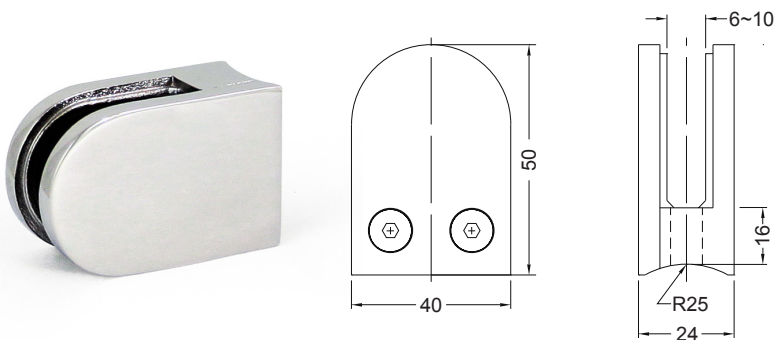

Glass Clamps

Model 1182 Flat Back

High quality glass clamps, made from 316 stainless steel. Suitable for glass 8mm to 10mm, includes gaskets for 6mm, 8mm and 10mm glass.

Description	Code
Satin	19-0119
Polished	19-0119P

Model 1181 Radius Back

High quality glass clamps, made from 316 stainless steel. Suitable for glass 8mm to 10mm, includes gaskets for 6mm, 8mm and 10mm glass.

Size	Satin
Satin	19-0118
Polished	19-0118P

Model 1172 Flat Back

High quality glass clamps, made from 316 stainless steel. Suitable for glass 8mm to 10mm, includes gaskets for 6mm, 8mm and 10mm glass.

Size	Satin
Satin	19-0117
Polished	19-0117P

Model 1171 Radius Back

High quality glass clamps, made from 316 stainless steel. Suitable for glass 8mm to 10mm, includes gaskets for 6mm, 8mm and 10mm glass.

Size	Satin
Satin	19-0116
Polished	19-0116P