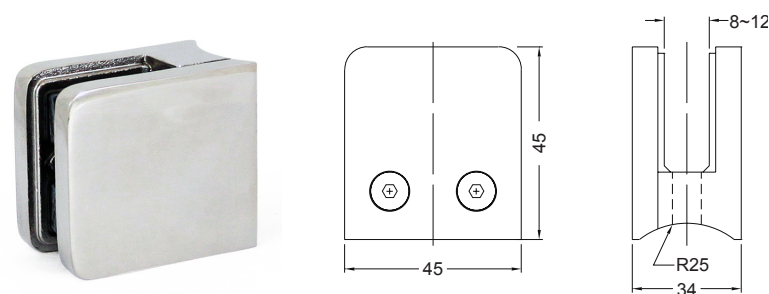

Glass Clamps

Model 1182 Flat Back

High quality glass clamps, made from 316 stainless steel. Suitable for glass 8mm to 10mm, includes gaskets for 6mm, 8mm and 10mm glass.

Description	Code
Satin	19-0119
Polished	19-0119P

Model 1181 Radius Back

High quality glass clamps, made from 316 stainless steel. Suitable for glass 8mm to 10mm, includes gaskets for 6mm, 8mm and 10mm glass.

Size	Satin
Satin	19-0118
Polished	19-0118P

Model 1172 Flat Back

High quality glass clamps, made from 316 stainless steel. Suitable for glass 8mm to 10mm, includes gaskets for 6mm, 8mm and 10mm glass.

Size	Satin
Satin	19-0117
Polished	19-0117P

Model 1171 Radius Back

High quality glass clamps, made from 316 stainless steel. Suitable for glass 8mm to 10mm, includes gaskets for 6mm, 8mm and 10mm glass.