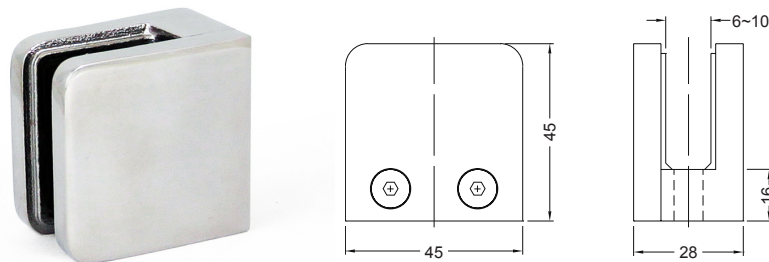

Glass Clamps

Model 1182 Flat Back

High quality glass clamps, made from 316 stainless steel. Suitable for glass 8mm to 10mm, includes gaskets for 6mm, 8mm and 10mm glass.

Description	Code
Satin	19-0119
Polished	19-0119P

Model 1181 Radius Back

High quality glass clamps, made from 316 stainless steel. Suitable for glass 8mm to 10mm, includes gaskets for 6mm, 8mm and 10mm glass.

Size	Satin
Satin	19-0118
Polished	19-0118P

Model 1172 Flat Back

High quality glass clamps, made from 316 stainless steel. Suitable for glass 8mm to 10mm, includes gaskets for 6mm, 8mm and 10mm glass.

Size	Satin
Satin	19-0117
Polished	19-0117P

Model 1171 Radius Back

High quality glass clamps, made from 316 stainless steel. Suitable for glass 8mm to 10mm, includes gaskets for 6mm, 8mm and 10mm glass.