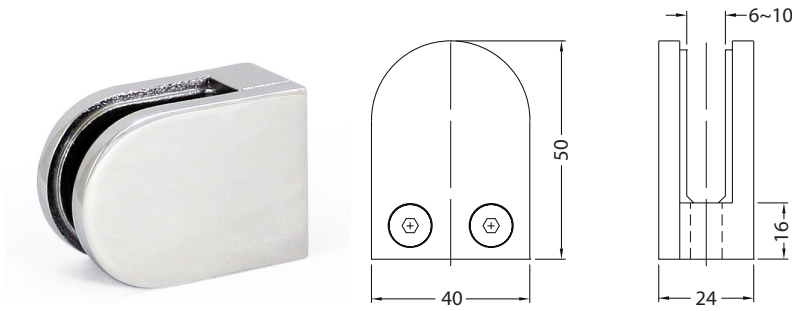

Glass Clamps

Model 1182 Flat Back

High quality glass clamps, made from 316 stainless steel. Suitable for glass 8mm to 10mm, includes gaskets for 6mm, 8mm and 10mm glass.

Description	Code
Satin	19-0119
Polished	19-0119P

Model 1181 Radius Back

High quality glass clamps, made from 316 stainless steel. Suitable for glass 8mm to 10mm, includes gaskets for 6mm, 8mm and 10mm glass.

Size	Satin
Satin	19-0118
Polished	19-0118P

Model 1172 Flat Back

High quality glass clamps, made from 316 stainless steel. Suitable for glass 8mm to 10mm, includes gaskets for 6mm, 8mm and 10mm glass.

Size	Satin
Satin	19-0117
Polished	19-0117P

Model 1171 Radius Back

High quality glass clamps, made from 316 stainless steel. Suitable for glass 8mm to 10mm, includes gaskets for 6mm, 8mm and 10mm glass.

Size	Satin
Satin	19-0116
Polished	19-0116P