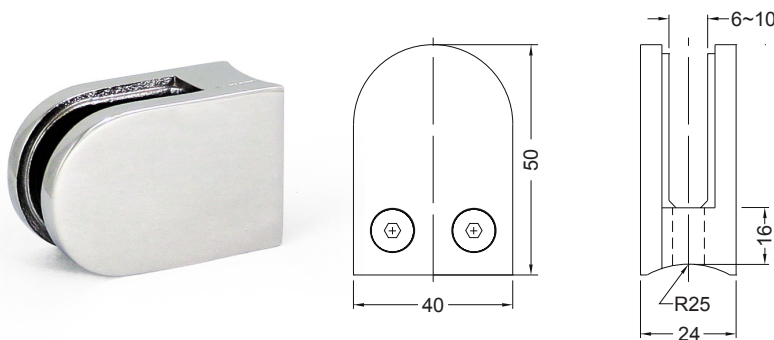

Glass Clamps

Model 1182 Flat Back

High quality glass clamps, made from 316 stainless steel. Suitable for glass 8mm to 10mm, includes gaskets for 6mm, 8mm and 10mm glass.

Description	Code
Satin	19-0119
Polished	19-0119P

Model 1181 Radius Back

High quality glass clamps, made from 316 stainless steel. Suitable for glass 8mm to 10mm, includes gaskets for 6mm, 8mm and 10mm glass.

Size	Satin
Satin	19-0118
Polished	19-0118P

Model 1172 Flat Back

High quality glass clamps, made from 316 stainless steel. Suitable for glass 8mm to 10mm, includes gaskets for 6mm, 8mm and 10mm glass.

Size	Satin
Satin	19-0117
Polished	19-0117P

Model 1171 Radius Back

High quality glass clamps, made from 316 stainless steel. Suitable for glass 8mm to 10mm, includes gaskets for 6mm, 8mm and 10mm glass.

Size	Satin
Satin	19-0116
Polished	19-0116P