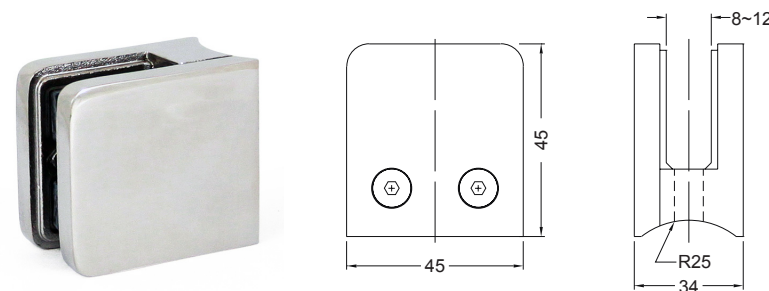

Glass Clamps

Model 1182 Flat Back

High quality glass clamps, made from 316 stainless steel. Suitable for glass 8mm to 10mm, includes gaskets for 6mm, 8mm and 10mm glass.

Description	Code
Satin	19-0119
Polished	19-0119P

Model 1181 Radius Back

High quality glass clamps, made from 316 stainless steel. Suitable for glass 8mm to 10mm, includes gaskets for 6mm, 8mm and 10mm glass.

Size	Satin
Satin	19-0118
Polished	19-0118P

Model 1172 Flat Back

High quality glass clamps, made from 316 stainless steel. Suitable for glass 8mm to 10mm, includes gaskets for 6mm, 8mm and 10mm glass.

Size	Satin
Satin	19-0117
Polished	19-0117P

Model 1171 Radius Back

High quality glass clamps, made from 316 stainless steel. Suitable for glass 8mm to 10mm, includes gaskets for 6mm, 8mm and 10mm glass.