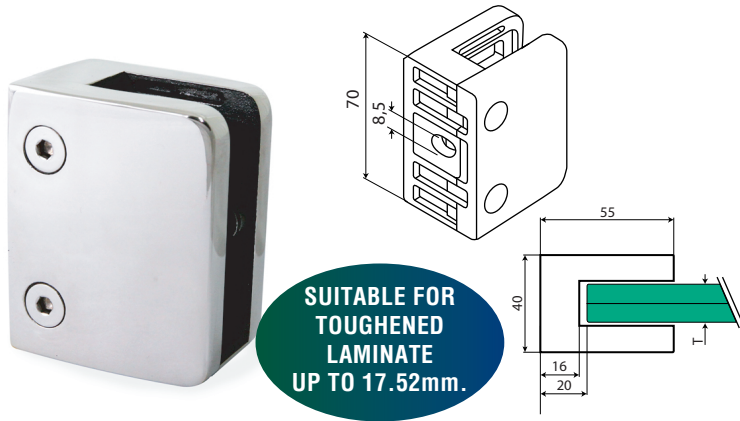

Glass Clamps

Model SS240 Flat Back

- High quality glass clamps, made from 316 stainless steel.
- Supplied with gaskets to suit 13.52mm, 15mm and 17.52mm thick glass.
- Removable base plates.

Satin	Polished
19-018	19-018P