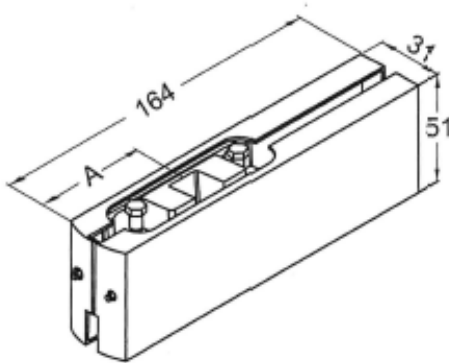

Architectural Hardware | Patch Fittings

Top Corner Patch Suit COC Adjustable

- Suits Concealed Overhead Closer
- Adjustable closing angle
- Material: aluminium, stainless steel
- Installation concealed clamp fixing with internal hex screws
- For glass thickness: 10–12 mm
- Available for other glass thicknesses on request
- Door weight max. 100 kg
- Door width max. 1100 mm
- Supplied with: square pivot block for a concealed overhead closer

A dimensions: 50mm-70mm

DESCRIPTION	CODE
Polished	19-0362.99
Satin	19-0362.77
Anodised Aluminium	19-0362.11