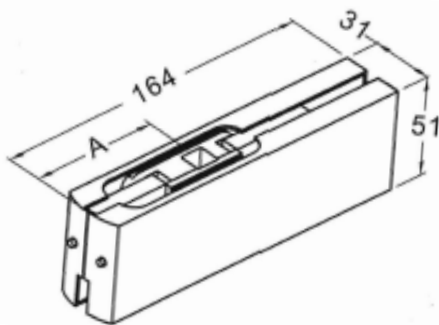

Architectural Hardware | Patch Fittings

Top Corner Patch Suit COC

- Suits Concealed Overhead Closer
- Material: aluminium, stainless steel
- Installation concealed clamp fixing with internal hex screws
- For glass thickness: 10–12 mm
- Available for other glass thicknesses on request
- Door weight max. 100 kg
- Door width max. 1100 mm
- Supplied with: a square pivot block for a concealed overhead closer

A dimensions: 50mm-70mm

DESCRIPTION	CODE
Polished	19-03628.99
Satin	19-03628.77
Anodised Aluminium	19-03628.11