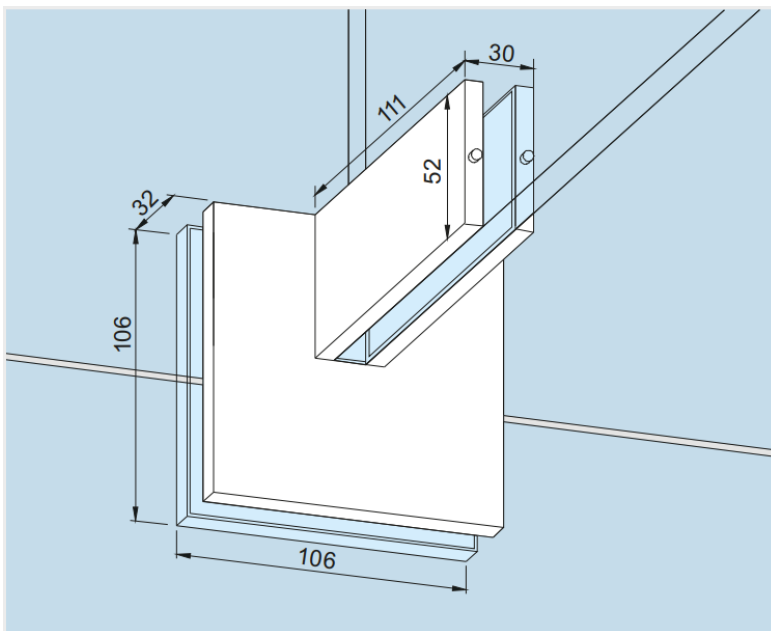

Architectural Hardware | Patch Fittings

Four-Way Link Patch with fin fitting

- Ties four glass panels together
- Contains an additional leg to fix to a glass fin or flat bar post
- For glass thickness: 10-12 mm, available for other glass thicknesses on request