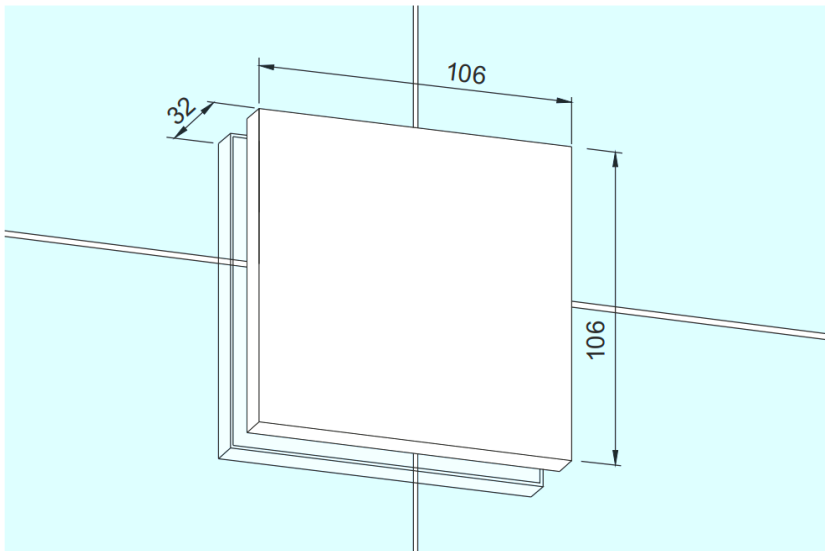

Architectural Hardware | Patch Fittings

Four-Way Link Patch / Patch Connector

- Ties four glass panels together
- Without the aid of a fin connection
- For glass thickness: 10-12 mm, available for other glass thicknesses on request