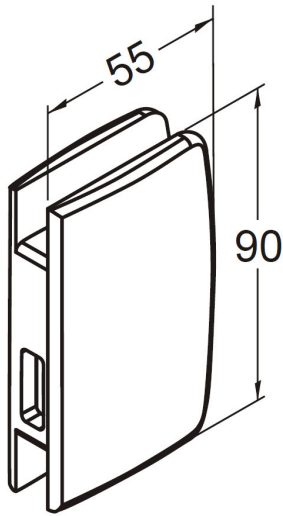

INDICATION LATCH FOR SLIDING DOOR

Wall
mount
strike plate

Interior view

Exterior view

- Suitable for sliding doors from 8 to 12 mm glass thickness
- Installation options: glass-to-wall, glass-to-glass (with the Lock Keeper)
- The red and blue exterior indicator displays if the door is locked or unlocked
- Material: solid brass
- The Lock comes with a wall-mounted strike plate, screws, anchors, gaskets and allen key
- The glass must be notched for installation
- Finish: Chrome

Glass cut-out

Glass to wall

LOCK KEEPER FOR GLASS SIDELIGHT

- Suitable for 8-12 mm glass thickness
- Material: solid brass
- The Lock keeper comes with gaskets
- Finish: Chrome

Glass cut-out

Lock

Keeper

Product	Finish	Code
Indication Latch for Sliding Door	Chrome	19-04113.99
Lock Keeper	Chrome	19-04313.99

INDICATOR LOCK INSTRUCTION

Glass to wall

Glass to Glass