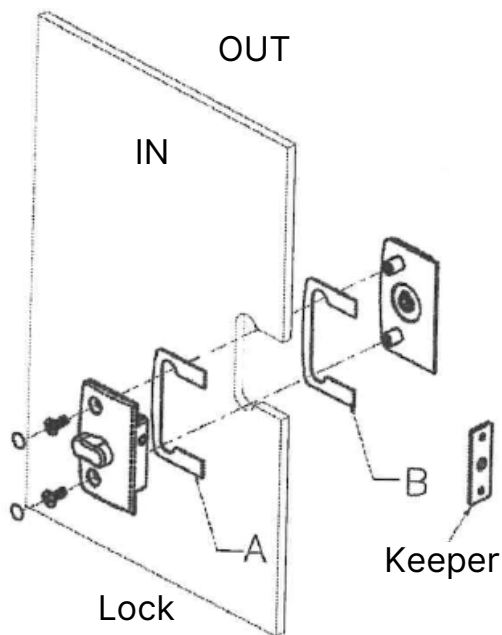

INDICATION LATCH FOR SLIDING DOOR

Wall
mount
strike plate

Interior view

Exterior view

- Suitable for sliding doors from 8 to 12 mm glass thickness
- Installation options: glass-to-wall, glass-to-glass (with the Lock Keeper)
- The red and blue exterior indicator displays if the door is locked or unlocked
- Material: solid brass
- The Lock comes with a wall-mounted strike plate, screws, anchors, gaskets and allen key
- The glass must be notched for installation
- Finish: Chrome

Glass cut-out

Glass to wall

LOCK KEEPER FOR GLASS SIDELIGHT

- Suitable for 8-12 mm glass thickness
- Material: solid brass
- The Lock keeper comes with gaskets
- Finish: Chrome

Glass cut-out

Lock

Keeper

Product	Finish	Code
Indication Latch for Sliding Door	Chrome	19-04113.99
Lock Keeper	Chrome	19-04313.99

INDICATOR LOCK INSTRUCTION

Glass to wall

Glass to Glass