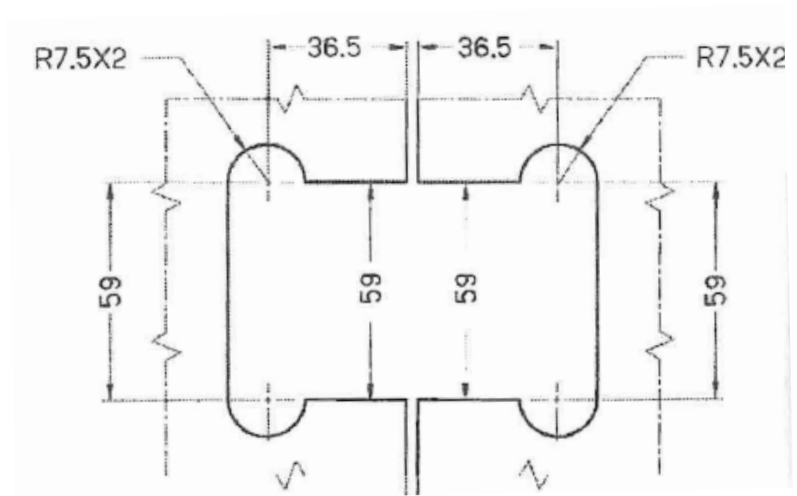

INDICATION LATCH FOR SLIDING DOOR

Wall
mount
strike plate

Interior view

Exterior view

- Suitable for sliding doors from 8 to 12 mm glass thickness
- Installation options: glass-to-wall, glass-to-glass (with the Lock Keeper)
- The red and blue exterior indicator displays if the door is locked or unlocked
- Material: solid brass
- The Lock comes with a wall-mounted strike plate, screws, anchors, gaskets and allen key
- The glass must be notched for installation
- Finish: Chrome

Glass cut-out

Glass to wall

LOCK KEEPER FOR GLASS SIDELIGHT

- Suitable for 8-12 mm glass thickness
- Material: solid brass
- The Lock keeper comes with gaskets
- Finish: Chrome

Glass cut-out

Lock

Keeper

Product	Finish	Code
Indication Latch for Sliding Door	Chrome	19-04113.99
Lock Keeper	Chrome	19-04313.99

INDICATOR LOCK INSTRUCTION

Glass to wall

Glass to Glass