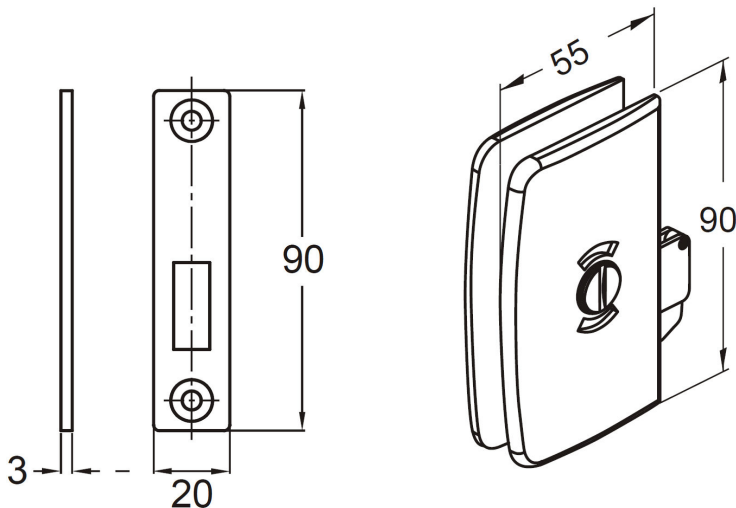

INDICATION LATCH FOR SLIDING DOOR

Wall
mount
strike plate

Interior view

Exterior view

- Suitable for sliding doors from 8 to 12 mm glass thickness
- Installation options: glass-to-wall, glass-to-glass (with the Lock Keeper)
- The red and blue exterior indicator displays if the door is locked or unlocked
- Material: solid brass
- The Lock comes with a wall-mounted strike plate, screws, anchors, gaskets and allen key
- The glass must be notched for installation
- Finish: Chrome

Glass cut-out

Glass to wall

LOCK KEEPER FOR GLASS SIDELIGHT

- Suitable for 8-12 mm glass thickness
- Material: solid brass
- The Lock keeper comes with gaskets
- Finish: Chrome

Glass cut-out

Lock

Keeper

Product	Finish	Code
Indication Latch for Sliding Door	Chrome	19-04113.99
Lock Keeper	Chrome	19-04313.99

INDICATOR LOCK INSTRUCTION

Glass to wall

Glass to Glass