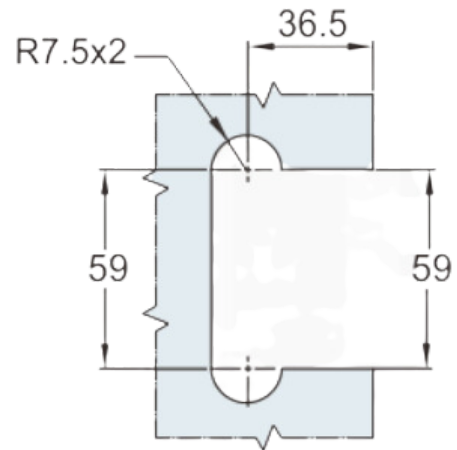

INDICATION LATCH FOR SLIDING DOOR

Wall
mount
strike plate

Interior view

Exterior view

- Suitable for sliding doors from 8 to 12 mm glass thickness
- Installation options: glass-to-wall, glass-to-glass (with the Lock Keeper)
- The red and blue exterior indicator displays if the door is locked or unlocked
- Material: solid brass
- The Lock comes with a wall-mounted strike plate, screws, anchors, gaskets and allen key
- The glass must be notched for installation
- Finish: Chrome

Glass cut-out

Glass to wall

LOCK KEEPER FOR GLASS SIDELIGHT

- Suitable for 8-12 mm glass thickness
- Material: solid brass
- The Lock keeper comes with gaskets
- Finish: Chrome

Glass cut-out

Lock

Keeper

Product	Finish	Code
Indication Latch for Sliding Door	Chrome	19-04113.99
Lock Keeper	Chrome	19-04313.99

INDICATOR LOCK INSTRUCTION

Glass to wall

Glass to Glass