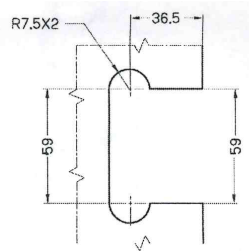

## Patch Lock Snib Vertical Hole less

Description	Code
Satin	19-0412NC.77