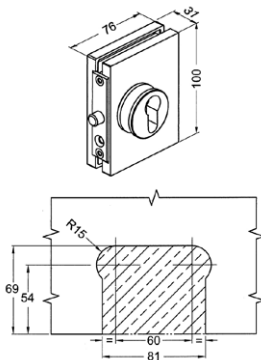

## Patch Lock with Square Throw Pin

Can be used vertically or horizontally. Standard lock is supplied with a key/snib cylinder. Other configurations are available on request.

Description	Code
Satin	19-0412.77
Polished	19-0412.99

## Patch Lock with Round Throw Pin

Can be used vertically or horizontally. Standard lock is supplied with a key / snib cylinder. Other configurations are available on request.

This lock has a round finger pull escutcheon, suitable for large showcases where a handle is required.