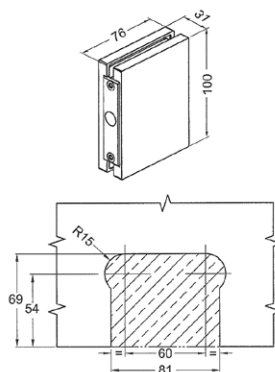

Lock Receiver Patch to Suit Lock 19-0413

Description	Code
Satin	19-0433.77
Polished	19-0433.99