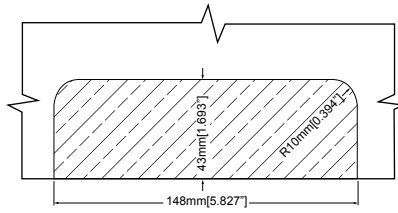

Patch Lock - Bottom Corner

Patch Lock Corner - Available with Aluminium or Satin Stainless Steel Cover
Suited to internal glass door applications

Description	Code
Satin	19-04110.77
Aluminium	19-04110.11