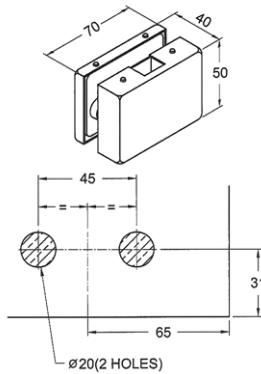

## Patch Lock with Square Throw Pin

Can be used vertically or horizontally. Standard lock is supplied with a key/snib cylinder. Other configurations are available on request.

Description	Code
Satin	19-0412.77
Polished	19-0412.99

## Patch Lock with Round Throw Pin

Can be used vertically or horizontally. Standard lock is supplied with a key / snib cylinder. Other configurations are available on request.

This lock has a round finger pull escutcheon, suitable for large showcases where a handle is required.