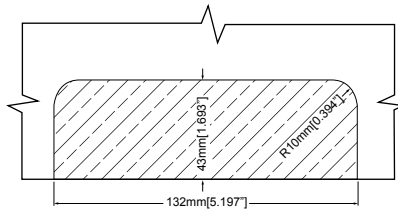

Patch Lock - Side Mount

Patch Lock Corner - Available with Aluminium or Satin Stainless Steel Cover
Suited to internal glass door applications

Description	Code
Satin	19-04111.77
Aluminium	19-04111.11