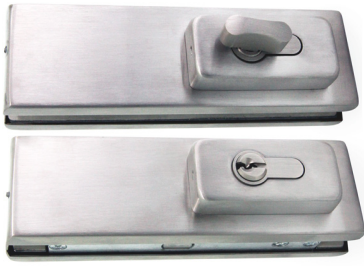

Patch Locks

Satin