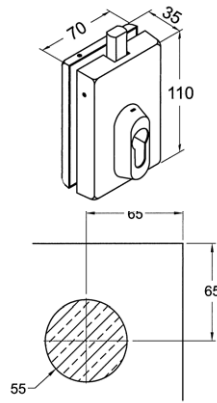

## Patch Lock with Square Throw Pin

Can be used vertically or horizontally. Standard lock is supplied with a key/snib cylinder. Other configurations are available on request.

Description	Code
Satin	19-0412.77
Polished	19-0412.99

## Patch Lock with Round Throw Pin

Can be used vertically or horizontally. Standard lock is supplied with a key / snib cylinder. Other configurations are available on request.

This lock has a round finger pull escutcheon, suitable for large showcases where a handle is required.