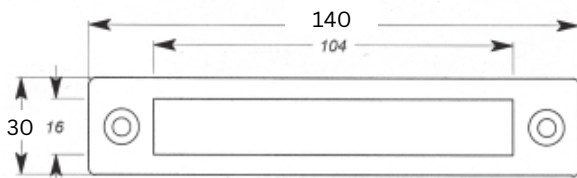

### Lock Trough for Patch Lock

- Material: 316 stainless steel
- Suits bottom-mounted locks
- Comes with fixing screws
- Polished finish

DESCRIPTION	CODE
Polished finish	19-044