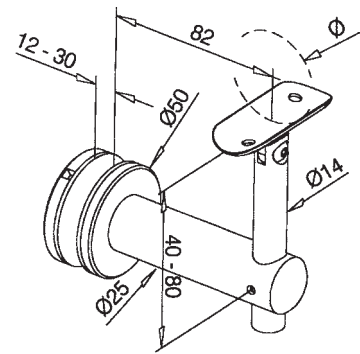

Handrail Bracket

Radius Saddle Handrail Bracket

- Manufactured from 316L high quality stainless steel.
- Suitable for internal or external use.
- Available as glass or wall mount.

Description	Part Number
Satin	19-0533
Polished	19-0534

Flat Saddle Handrail Bracket

- Manufactured from 316L high quality stainless steel.
- Suitable for internal or external use.
- Available as glass or wall mount.

Description	Part Number
Satin	19-0523
Polished	19-0524

Handrail Bracket

Square Flat Saddle Handrail Bracket

- Manufactured from high quality 316 stainless steel.
- Suitable for internal or external use.
- Available as glass or wall mount as required.
- Concealed fixing and radius saddle to suit 50mm tube. Saddle for other tube diameters are available on request.

Description	Part Number
Glass Mount - Satin	19-057.100.77
Glass Mount - Polished	19-057.100.99
Wall Mount - Satin	19-057.110.77
Wall Mount - Polished	19-057.110.99