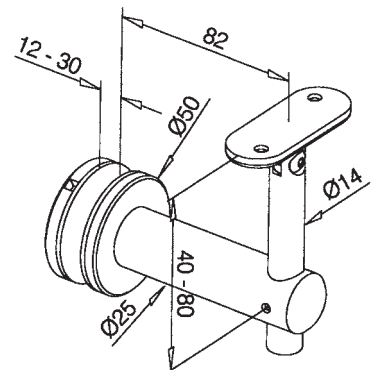

Handrail Bracket

Radius Saddle Handrail Bracket

- Manufactured from 316L high quality stainless steel.
- Suitable for internal or external use.
- Available as glass or wall mount.

Description	Part Number
Satin	19-0533
Polished	19-0534

Flat Saddle Handrail Bracket

- Manufactured from 316L high quality stainless steel.
- Suitable for internal or external use.
- Available as glass or wall mount.

Description	Part Number
Satin	19-0523
Polished	19-0524

Handrail Bracket

Square Flat Saddle Handrail Bracket

- Manufactured from high quality 316 stainless steel.
- Suitable for internal or external use.
- Available as glass or wall mount as required.
- Concealed fixing and radius saddle to suit 50mm tube. Saddle for other tube diameters are available on request.

Description	Part Number
Glass Mount - Satin	19-057.100.77
Glass Mount - Polished	19-057.100.99
Wall Mount - Satin	19-057.110.77
Wall Mount - Polished	19-057.110.99