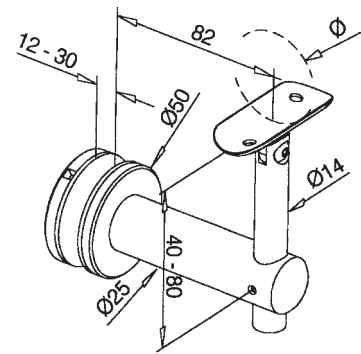

Handrail Bracket

Radius Saddle Handrail Bracket

- Manufactured from 316L high quality stainless steel.
- Suitable for internal or external use.
- Available as glass or wall mount.

Description	Part Number
Satin	19-0533
Polished	19-0534

Flat Saddle Handrail Bracket

- Manufactured from 316L high quality stainless steel.
- Suitable for internal or external use.
- Available as glass or wall mount.

Description	Part Number
Satin	19-0523
Polished	19-0524

Handrail Bracket

Square Flat Saddle Handrail Bracket

- Manufactured from high quality 316 stainless steel.
- Suitable for internal or external use.
- Available as glass or wall mount as required.
- Concealed fixing and radius saddle to suit 50mm tube. Saddle for other tube diameters are available on request.

Description	Part Number
Glass Mount - Satin	19-057.100.77
Glass Mount - Polished	19-057.100.99
Wall Mount - Satin	19-057.110.77
Wall Mount - Polished	19-057.110.99