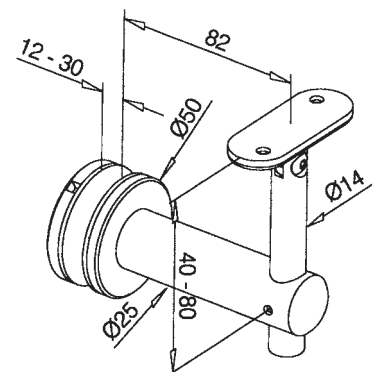

Handrail Bracket

Radius Saddle Handrail Bracket

- Manufactured from 316L high quality stainless steel.
- Suitable for internal or external use.
- Available as glass or wall mount.

Description	Part Number
Satin	19-0533
Polished	19-0534

Flat Saddle Handrail Bracket

- Manufactured from 316L high quality stainless steel.
- Suitable for internal or external use.
- Available as glass or wall mount.

Description	Part Number
Satin	19-0523
Polished	19-0524

Handrail Bracket

Square Flat Saddle Handrail Bracket

- Manufactured from high quality 316 stainless steel.
- Suitable for internal or external use.
- Available as glass or wall mount as required.
- Concealed fixing and radius saddle to suit 50mm tube. Saddle for other tube diameters are available on request.

Description	Part Number
Glass Mount - Satin	19-057.100.77
Glass Mount - Polished	19-057.100.99
Wall Mount - Satin	19-057.110.77
Wall Mount - Polished	19-057.110.99