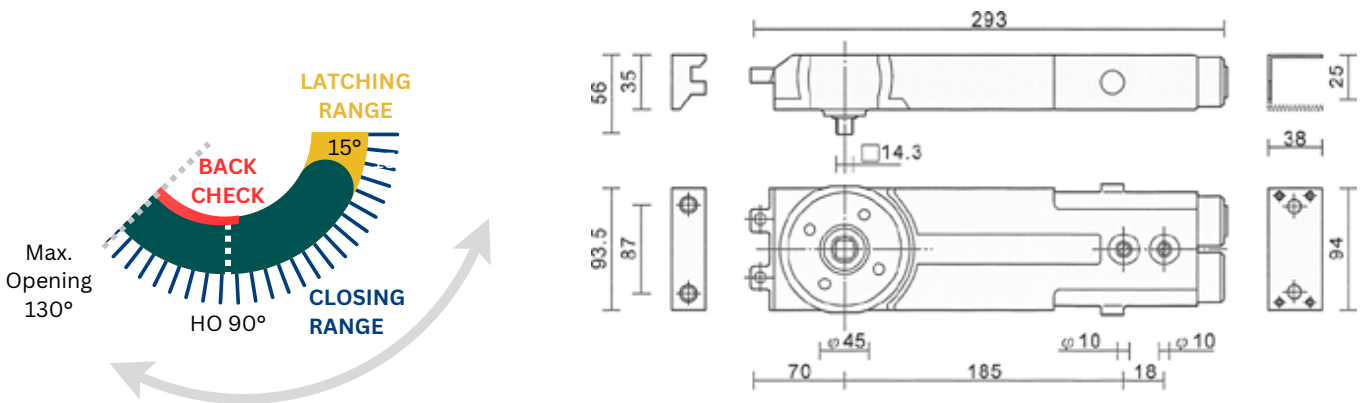

Architectural Hardware | Hydraulic Door Closers | Concealed Overhead Closer

CONCEALED OVERHEAD CLOSER

- Concealed Overhead Door Closer
- Door Weight up to 80kg / 100kg
- Door Width up to 1000mm / 1200mm
- Maximum door opening angle: 130°
- Non Hold-Open / Hold-open configuration
- Hold Open at 90°
- Material: Iron

Product name	Max. Door Weight	Max. Door Width	Hold Open Angle	Code
COC Size3 90HO	80kg	1000mm	90°	19-188.090.3.77
COC Size3 NHO	80kg	1000mm	n/a	19-188.000.3.77
COC Size4 90HO	100kg	1200mm	90°	19-188.090.4.77
COC Size4 NHO	100kg	1200mm	n/a	19-188.000.4.77