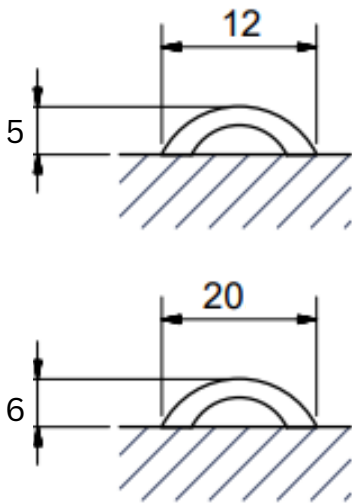

Architectural Hardware | Frameless Shower-Screen Hardware

Aluminium Half-Round Waterbar

- High-quality manufactured Waterbar made from Aluminium
- Using Range: frameless shower door
- Finish options: chrome, matt black, brushed nickel, brushed brass/gold

Finish	width	length	CODE
Chrome	20mm	2400mm	19-SH/000
Chrome	12mm	3000mm	19-SH/001
Matt Black	12mm	3000mm	19-SH/001-MB
Brushed Nickel	12mm	3000mm	19-SH/001-BN
Brushed Brass/Gold	12mm	3000mm	19-SH/001-BG