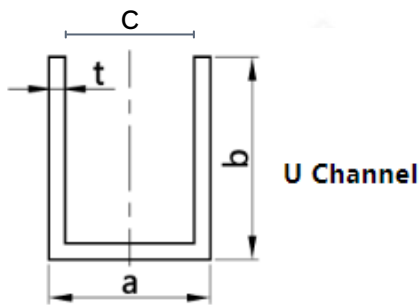

Architectural Hardware | Frameless Shower-Screen Hardware

Aluminium U-Channel

- High-quality manufactured U-Channel made from Aluminium
- Suitable for 10 mm - 12 mm Glass Thickness
- Using Range: shower glass doors, glass screen fixed panel etc.
- Length - 3000mm
- Finish options: chrome, matt black, brushed nickel, brushed brass/gold

Finish	a	b	c	t	CODE
Chrome	18mm	19mm	13mm	2mm	19-SH/017
Matt Black	18mm	19mm	13mm	2mm	19-SH/017MBL
Brushed Nickel	18mm	19mm	13mm	2mm	19-SH/017BN
Brushed Brass/Gold	18mm	19mm	13mm	2mm	19-SH/017BG