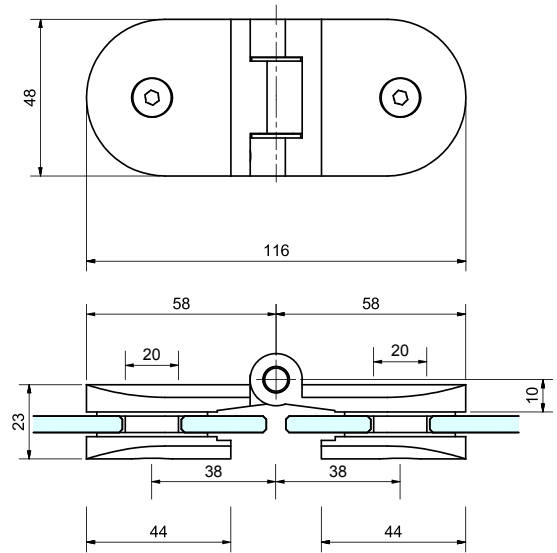

BiFold Frameless Glass Door Hinge

Wall Mounted

- Suitable for glass 6mm - 10mm.
- High quality components and surface finish.
- Suggested door weight (2 hinges) 20kg.
- Chrome plated brass.

Description	Code
Chrome	19-SH/022

Glass to Glass

- Suitable for glass 6mm - 10mm.
- High quality components and surface finish.
- Suggested door weight (2 hinges) 20kg.
- Chrome plated brass.

Description	Code
Chrome	19-SH/021

Wall to Glass

- Suitable for glass 6mm - 10mm.
- High quality components and surface finish.
- Suggested door weight (2 hinges) 20kg.
- Chrome plated brass.

Description	Code
Chrome	19-SH/020