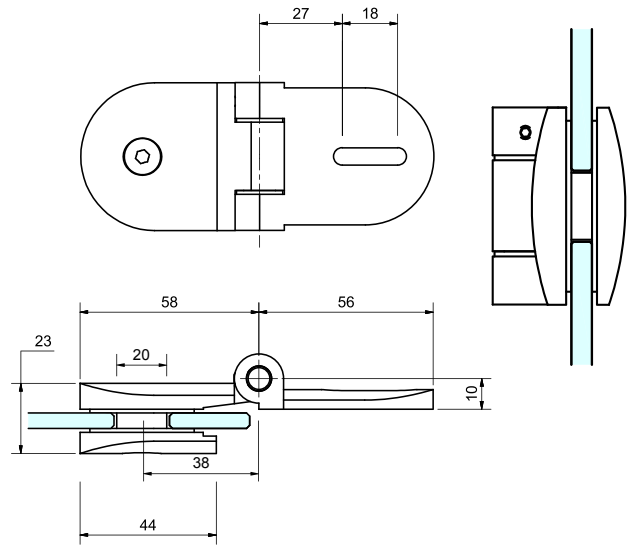

BiFold Frameless Glass Door Hinge

Wall Mounted

- Suitable for glass 6mm - 10mm.
- High quality components and surface finish.
- Suggested door weight (2 hinges) 20kg.
- Chrome plated brass.

Description	Code
Chrome	19-SH/022

Glass to Glass

- Suitable for glass 6mm - 10mm.
- High quality components and surface finish.
- Suggested door weight (2 hinges) 20kg.
- Chrome plated brass.

Description	Code
Chrome	19-SH/021

Wall to Glass

- Suitable for glass 6mm - 10mm.
- High quality components and surface finish.
- Suggested door weight (2 hinges) 20kg.
- Chrome plated brass.

Description	Code
Chrome	19-SH/020