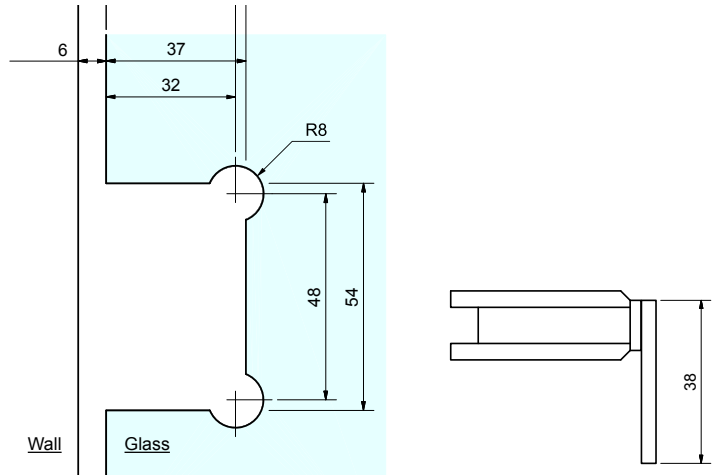

XT2 Frameless Glass Door Hinge

XT2 Frameless Glass Door Hinge

XT2 Wall to Glass Full Back Plate

- Suitable for glass 6mm - 8mm
- High quality components and surface finish
- Suggested door width 710mm.
- Suggested door weight (2 hinges) 28kg

Description	Code
Bright Chrome	19-SH/030
Satin Chrome	Contact NFK
Gold	Contact NFK

XT2 Frameless Glass Door Hinge

XT2 Wall to Glass Offset Back Plate

- Suitable for glass 6mm - 8mm
- High quality components and surface finish
- Suggested door width 710mm.
- Suggested door weight (2 hinges) 28kg

Description	Code
Bright Chrome	19-SH/032
Satin Chrome	Contact NFK
Gold	Contact NFK

XT2 Frameless Glass Door Hinge

XT2 Glass to Glass 180°

- Suitable for glass 6mm - 8mm
- High quality components and surface finish
- Suggested door width 710mm.
- Suggested door weight (2 hinges) 28kg