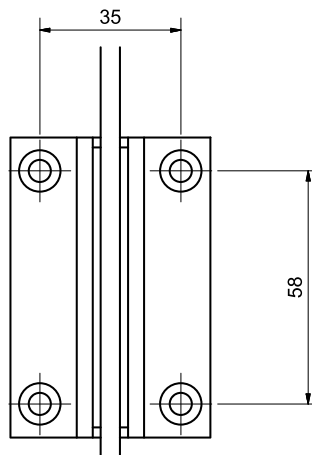

XT2 Frameless Glass Door Hinge

XT2 Frameless Glass Door Hinge

XT2 Wall to Glass Full Back Plate

- Suitable for glass 6mm - 8mm
- High quality components and surface finish
- Suggested door width 710mm.
- Suggested door weight (2 hinges) 28kg

Description	Code
Bright Chrome	19-SH/030
Satin Chrome	Contact NFK
Gold	Contact NFK

XT2 Frameless Glass Door Hinge

XT2 Wall to Glass Offset Back Plate

- Suitable for glass 6mm - 8mm
- High quality components and surface finish
- Suggested door width 710mm.
- Suggested door weight (2 hinges) 28kg

Description	Code
Bright Chrome	19-SH/032
Satin Chrome	Contact NFK
Gold	Contact NFK

XT2 Frameless Glass Door Hinge

XT2 Glass to Glass 180°

- Suitable for glass 6mm - 8mm
- High quality components and surface finish
- Suggested door width 710mm.
- Suggested door weight (2 hinges) 28kg