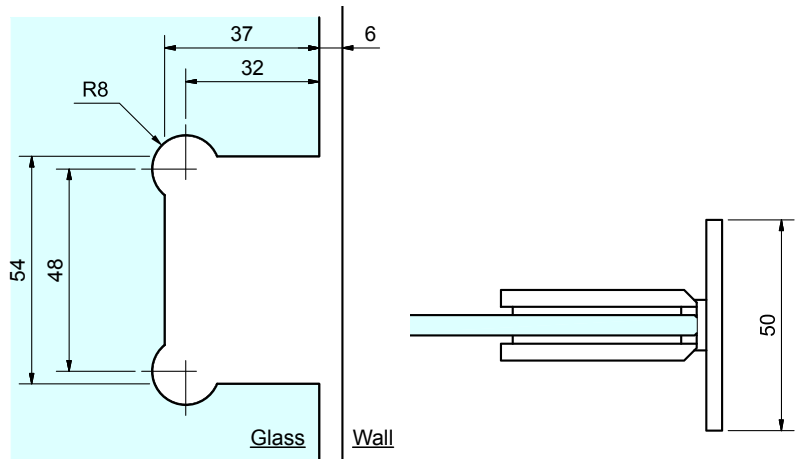

XT2 Frameless Glass Door Hinge

XT2 Frameless Glass Door Hinge

XT2 Wall to Glass Full Back Plate

- Suitable for glass 6mm - 8mm
- High quality components and surface finish
- Suggested door width 710mm.
- Suggested door weight (2 hinges) 28kg

Description	Code
Bright Chrome	19-SH/030
Satin Chrome	Contact NFK
Gold	Contact NFK

XT2 Frameless Glass Door Hinge

XT2 Wall to Glass Offset Back Plate

- Suitable for glass 6mm - 8mm
- High quality components and surface finish
- Suggested door width 710mm.
- Suggested door weight (2 hinges) 28kg

Description	Code
Bright Chrome	19-SH/032
Satin Chrome	Contact NFK
Gold	Contact NFK

XT2 Frameless Glass Door Hinge

XT2 Glass to Glass 180°

- Suitable for glass 6mm - 8mm
- High quality components and surface finish
- Suggested door width 710mm.
- Suggested door weight (2 hinges) 28kg