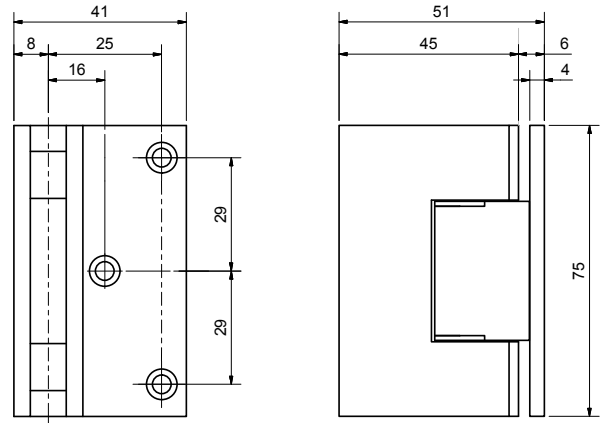

XT2 Frameless Glass Door Hinge

XT2 Frameless Glass Door Hinge

XT2 Wall to Glass Full Back Plate

- Suitable for glass 6mm - 8mm
- High quality components and surface finish
- Suggested door width 710mm.
- Suggested door weight (2 hinges) 28kg

Description	Code
Bright Chrome	19-SH/030
Satin Chrome	Contact NFK
Gold	Contact NFK

XT2 Frameless Glass Door Hinge

XT2 Wall to Glass Offset Back Plate

- Suitable for glass 6mm - 8mm
- High quality components and surface finish
- Suggested door width 710mm.
- Suggested door weight (2 hinges) 28kg

Description	Code
Bright Chrome	19-SH/032
Satin Chrome	Contact NFK
Gold	Contact NFK

XT2 Frameless Glass Door Hinge

XT2 Glass to Glass 180°

- Suitable for glass 6mm - 8mm
- High quality components and surface finish
- Suggested door width 710mm.
- Suggested door weight (2 hinges) 28kg