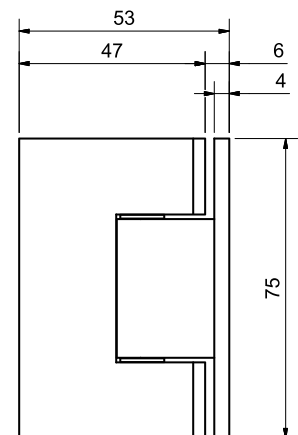

XT2 Frameless Glass Door Hinge

XT2 Frameless Glass Door Hinge

XT2 Wall to Glass Full Back Plate

- Suitable for glass 6mm - 8mm
- High quality components and surface finish
- Suggested door width 710mm.
- Suggested door weight (2 hinges) 28kg

Description	Code
Bright Chrome	19-SH/030
Satin Chrome	Contact NFK
Gold	Contact NFK

XT2 Frameless Glass Door Hinge

XT2 Wall to Glass Offset Back Plate

- Suitable for glass 6mm - 8mm
- High quality components and surface finish
- Suggested door width 710mm.
- Suggested door weight (2 hinges) 28kg

Description	Code
Bright Chrome	19-SH/032
Satin Chrome	Contact NFK
Gold	Contact NFK

XT2 Frameless Glass Door Hinge

XT2 Glass to Glass 180°

- Suitable for glass 6mm - 8mm
- High quality components and surface finish
- Suggested door width 710mm.
- Suggested door weight (2 hinges) 28kg