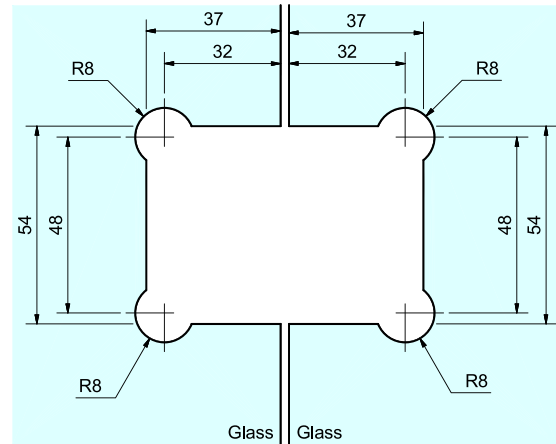

XT2 Frameless Glass Door Hinge

XT2 Frameless Glass Door Hinge

XT2 Wall to Glass Full Back Plate

- Suitable for glass 6mm - 8mm
- High quality components and surface finish
- Suggested door width 710mm.
- Suggested door weight (2 hinges) 28kg

Description	Code
Bright Chrome	19-SH/030
Satin Chrome	Contact NFK
Gold	Contact NFK

XT2 Frameless Glass Door Hinge

XT2 Wall to Glass Offset Back Plate

- Suitable for glass 6mm - 8mm
- High quality components and surface finish
- Suggested door width 710mm.
- Suggested door weight (2 hinges) 28kg

Description	Code
Bright Chrome	19-SH/032
Satin Chrome	Contact NFK
Gold	Contact NFK

XT2 Frameless Glass Door Hinge

XT2 Glass to Glass 180°

- Suitable for glass 6mm - 8mm
- High quality components and surface finish
- Suggested door width 710mm.
- Suggested door weight (2 hinges) 28kg