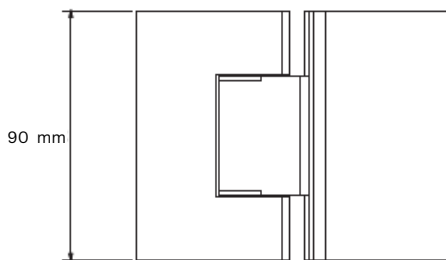

Frameless Shower-Screen Hardware | Hinges | X1

HINGE X1 135° Glass to Glass Square

- 135° Glass to Glass
- Suitable for glass 8 mm - 10 mm
- High-quality components and surface finish
- Suggested door weight / width with 2 hinges - 35 kg / 710 mm
- Suggested door weight / width with 3 hinges - 54 kg / 810 mm
- Suits Rabbit Ear cut out