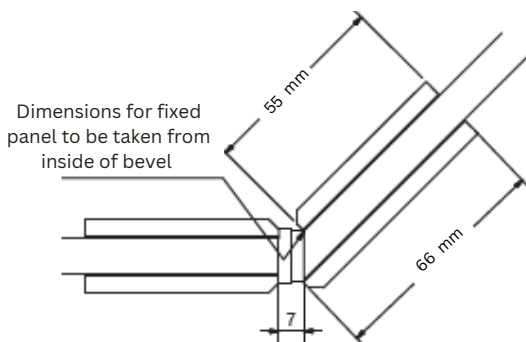

Frameless Shower-Screen Hardware | Hinges | X1

HINGE X1 135° Glass to Glass Square

- 135° Glass to Glass
- Suitable for glass 8 mm - 10 mm
- High-quality components and surface finish
- Suggested door weight / width with 2 hinges - 35 kg / 710 mm
- Suggested door weight / width with 3 hinges - 54 kg / 810 mm
- Suits Rabbit Ear cut out