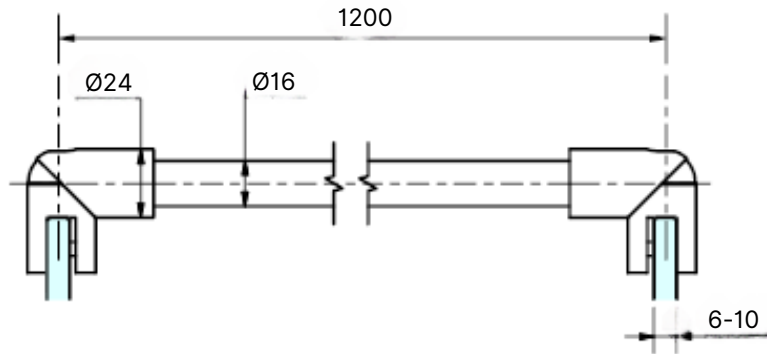

✉️ sales@nfk.com.au

📍 42 Tacoma Circuit,
Canning Vale, WA 6155

📞 08 9455 3866

✉️ wasaless@nfk.com.au

Glass to Glass Header Bar

Adjustable to any angle

Finish	Code
Chrome	19-SH/094C
Brushed Nickel	19-SH/094BN
Matt Black	19-SH/094MB