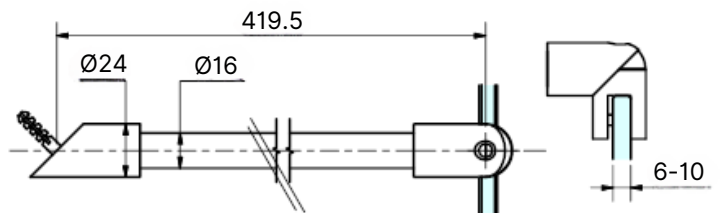

Wall to Glass 90° Header Bar

Finish	Code
Chrome	19-SH/091C
Brushed Nickel	19-SH/091BN
Matt Black	19-SH/091MB

Wall to Glass 45° Header Bar

Finish	Code
Chrome	19-SH/090