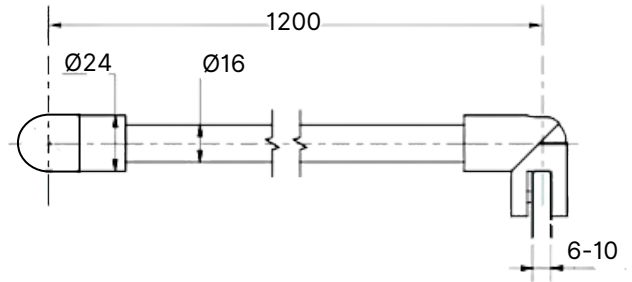

Wall to Glass 90° Header Bar

Finish	Code
Chrome	19-SH/091C
Brushed Nickel	19-SH/091BN
Matt Black	19-SH/091MB

Wall to Glass 45° Header Bar

Finish	Code
Chrome	19-SH/090