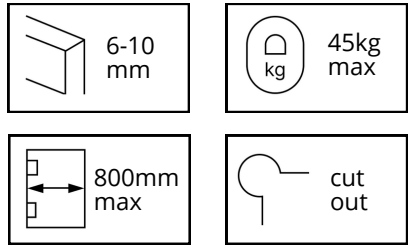

C8 Pivot Hinge Square Profile

Dual action pivot hinge. Self-closing from approx. 25°

FINISH	CODE
Polished Chrome	19-SH/1020