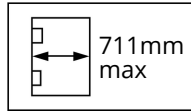

T1 Glass to Glass 180° Free-Swinging

- High-quality glass-to-glass free swing hinge
- Glass processing requires two 15mm holes in each glass panel

FINISH	CODE
Chrome	19-SH/103C