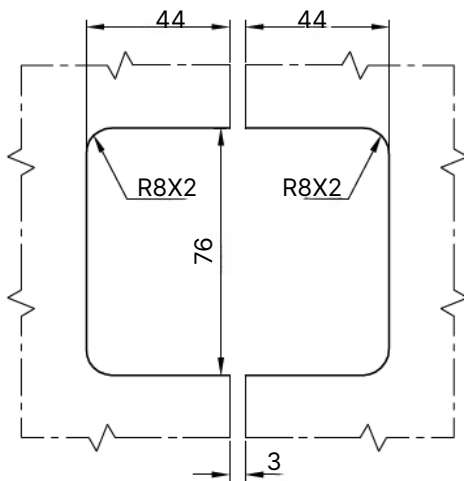

T9 Glass to Glass 90°

- Premium quality square glass to glass hinge 90°

DESCRIPTION	CODE
Bright Chrome	19-SH/904C
Satin Chrome	Contact NFK
Gold	Contact NFK

Hinges Capacities

Number of hinges on one door	10mm glass thickness		12mm glass thickness	
	max. weight	max. width	max. weight	max. width
2	45kg	762mm	45kg	762mm
3	68kg	915mm	68kg	915mm