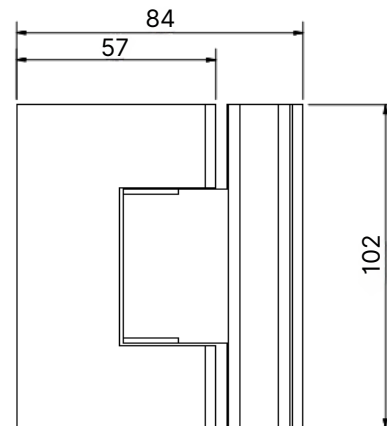

T9 Glass to Glass 90°

- Premium quality square glass to glass hinge 90°

DESCRIPTION	CODE
Bright Chrome	19-SH/904C
Satin Chrome	Contact NFK
Gold	Contact NFK

Hinges Capacities

Number of hinges on one door	10mm glass thickness		12mm glass thickness	
	max. weight	max. width	max. weight	max. width
2	45kg	762mm	45kg	762mm
3	68kg	915mm	68kg	915mm