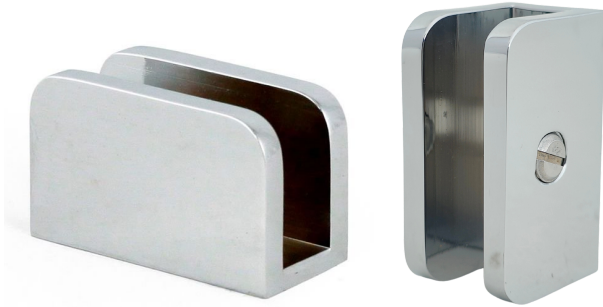

U-Shape Bracket with Round Corners

- Suitable for glass from 6mm to 12mm thickness
- No glass fabrication required
- Manufactured from high-quality brass 4mm thick
- Compression screw for fast & flexible glass installation

Finish	Glass Thickness	CODE
Chrome	6mm	19-SH/AA-FHB6
Chrome	8mm	19-SH/AA-FHB8
Chrome	10mm	19-SH/AA-FHB10
Chrome	12mm	19-SH/AA-FHB12

Bracket for 10mm glass thickness

Bracket for 8mm glass thickness

Bracket for 6mm glass thickness