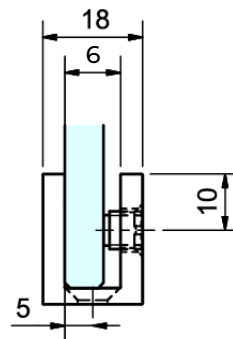

U-Shape Bracket with Round Corners

- Suitable for glass from 6mm to 12mm thickness
- No glass fabrication required
- Manufactured from high-quality brass 4mm thick
- Compression screw for fast & flexible glass installation

Finish	Glass Thickness	CODE
Chrome	6mm	19-SH/AA-FHB6
Chrome	8mm	19-SH/AA-FHB8
Chrome	10mm	19-SH/AA-FHB10
Chrome	12mm	19-SH/AA-FHB12

Bracket for 10mm glass thickness

Bracket for 8mm glass thickness

Bracket for 6mm glass thickness