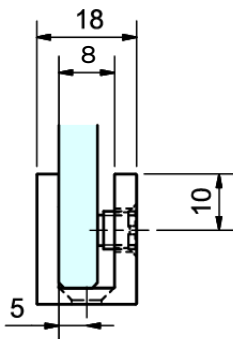

U-Shape Bracket with Round Corners

- Suitable for glass from 6mm to 12mm thickness
- No glass fabrication required
- Manufactured from high-quality brass 4mm thick
- Compression screw for fast & flexible glass installation

Finish	Glass Thickness	CODE
Chrome	6mm	19-SH/AA-FHB6
Chrome	8mm	19-SH/AA-FHB8
Chrome	10mm	19-SH/AA-FHB10
Chrome	12mm	19-SH/AA-FHB12

Bracket for 10mm glass thickness

Bracket for 8mm glass thickness

Bracket for 6mm glass thickness