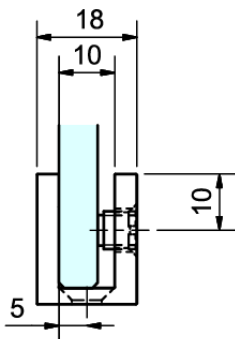

U-Shape Bracket with Round Corners

- Suitable for glass from 6mm to 12mm thickness
- No glass fabrication required
- Manufactured from high-quality brass 4mm thick
- Compression screw for fast & flexible glass installation

Finish	Glass Thickness	CODE
Chrome	6mm	19-SH/AA-FHB6
Chrome	8mm	19-SH/AA-FHB8
Chrome	10mm	19-SH/AA-FHB10
Chrome	12mm	19-SH/AA-FHB12

Bracket for 10mm glass thickness

Bracket for 8mm glass thickness

Bracket for 6mm glass thickness