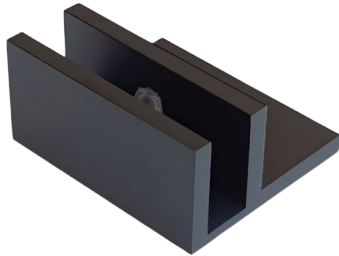

U-bracket with square corners and a side leg

- 90-degree glass-to-floor/wall connection
- Applicable when desired fixing point
- Square profile
- Manufactured from high-quality brass
- Suitable for glass thickness from 6mm to 12mm

Finish	Glass Thickness	Code	Finish	Glass Thickness	Code
Chrome	6mm	19-SH/AA-FHB6SLSQ	Matt Black	10mm	19-SH/AA-FHB10SLSQMBL
Chrome	10mm	19-SH/AA-FHB10SLSQ	Brushed Nickel	10mm	19-SH/AA-FHB10SLSQBN
Chrome	12mm	19-SH/AA-FHB12SLSQ	Brushed Brass/Gold	10mm	19-SH/AA-FHB10SLSQBG