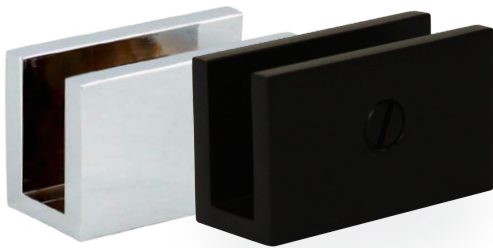

## U Bracket - Round Corner

Compression screw for fast & flexible glass installation.  
High quality chrome on brass.

Description	Code
6mm	19-SH/AA-FHB6
8mm	19-SH/AA-FHB8
10mm	19-SH/AA-FHB10
12mm	19-SH/AA-FHB12

## U Bracket - Square Corner

Compression screw for fast & flexible glass installation.  
High quality chrome on brass.

Chrome finish	
Description	Code
6mm	19-SH/AA-FHB6SQ
8mm	19-SH/AA-FHB8SQ
10mm	19-SH/AA-FHB10SQ
12mm	19-SH/AA-FHB12SQ

Matte black finish	
Description	Code
10mm	19-SH/AA-FHB10SQMBL

## U Bracket with Side Fixing Leg Round Corner

- Compression screw for fast & flexible glass installation.
- Offset fixing leg.
- High quality chrome on brass.

Description	Code
10mm	19-SH/AA-FHB10SL