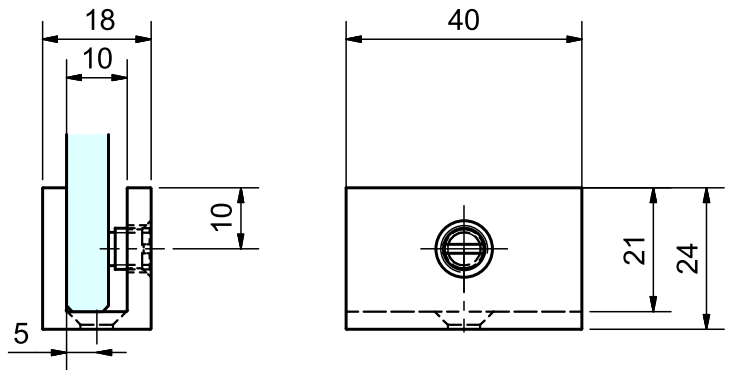

## U Bracket - Round Corner

Compression screw for fast & flexible glass installation.  
High quality chrome on brass.

Description	Code
6mm	19-SH/AA-FHB6
8mm	19-SH/AA-FHB8
10mm	19-SH/AA-FHB10
12mm	19-SH/AA-FHB12

## U Bracket - Square Corner

Compression screw for fast & flexible glass installation.  
High quality chrome on brass.

Chrome finish	
Description	Code
6mm	19-SH/AA-FHB6SQ
8mm	19-SH/AA-FHB8SQ
10mm	19-SH/AA-FHB10SQ
12mm	19-SH/AA-FHB12SQ