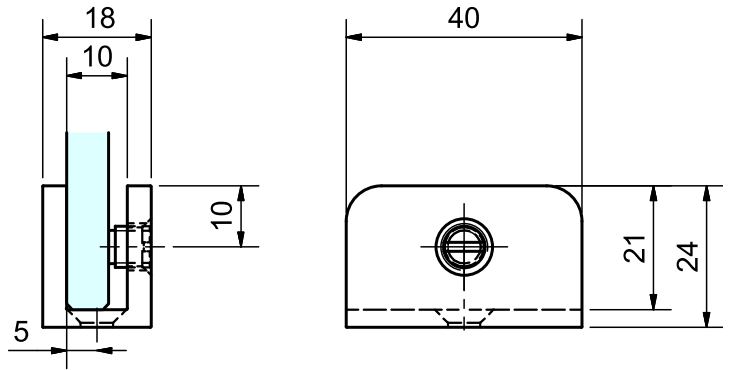

## U Bracket - Round Corner

Compression screw for fast & flexible glass installation.  
High quality chrome on brass.

Description	Code
6mm	19-SH/AA-FHB6
8mm	19-SH/AA-FHB8
10mm	19-SH/AA-FHB10
12mm	19-SH/AA-FHB12

## U Bracket - Square Corner

Compression screw for fast & flexible glass installation.  
High quality chrome on brass.

Chrome finish	
Description	Code
6mm	19-SH/AA-FHB6SQ
8mm	19-SH/AA-FHB8SQ
10mm	19-SH/AA-FHB10SQ
12mm	19-SH/AA-FHB12SQ