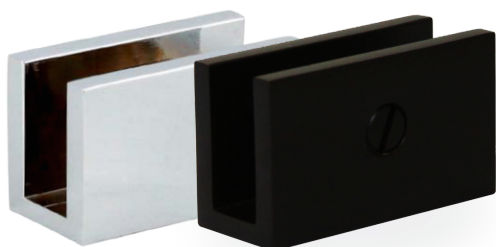

U Brackets

U Bracket - Round Corner

Compression screw for fast & flexible glass installation.
High quality chrome on brass.

Description	Code
6mm	19-SH/AA-FHB6
8mm	19-SH/AA-FHB8
10mm	19-SH/AA-FHB10
12mm	19-SH/AA-FHB12

U Bracket - Square Corner

Compression screw for fast & flexible glass installation.
High quality chrome on brass.

Chrome finish

Description	Code
6mm	19-SH/AA-FHB6SQ
8mm	19-SH/AA-FHB8SQ
10mm	19-SH/AA-FHB10SQ
12mm	19-SH/AA-FHB12SQ

Matte black finish

Description	Code
10mm	19-SH/AA-FHB10SQMBL

U Brackets

U Bracket with Bottom Fixing Leg

- Compression screw for fast & flexible glass installation.
- Offset fixing leg.
- High quality chrome on brass.

Description	Code
10mm	19-SH/AA-FHB10BL

U Bracket with Side Fixing Leg Round Corner

- Compression screw for fast & flexible glass installation.
- Offset fixing leg.
- High quality chrome on brass.

Description	Code
10mm	19-SH/AA-FHB10SL