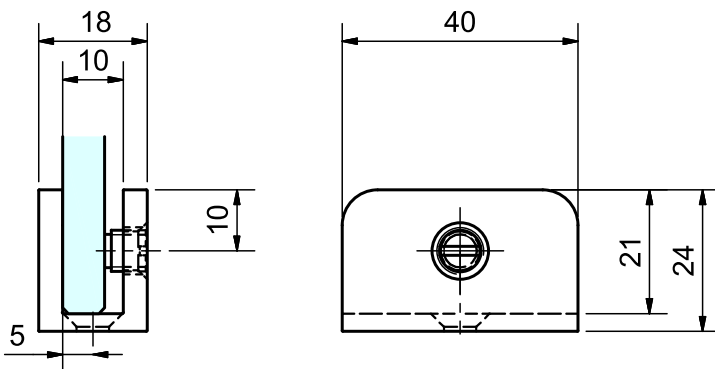

U Brackets

U Bracket - Round Corner

Compression screw for fast & flexible glass installation.
High quality chrome on brass.

Description	Code
6mm	19-SH/AA-FHB6
8mm	19-SH/AA-FHB8
10mm	19-SH/AA-FHB10
12mm	19-SH/AA-FHB12

U Bracket - Square Corner

Compression screw for fast & flexible glass installation.
High quality chrome on brass.

Chrome finish

Description	Code
6mm	19-SH/AA-FHB6SQ
8mm	19-SH/AA-FHB8SQ
10mm	19-SH/AA-FHB10SQ
12mm	19-SH/AA-FHB12SQ

Description	Code
10mm	19-SH/AA-FHB10BL

U Bracket with Side Fixing Leg Round Corner

- Compression screw for fast & flexible glass installation.
- Offset fixing leg.
- High quality chrome on brass.

Description	Code
10mm	19-SH/AA-FHB10SL

U Bracket with Side Fixing Leg Square Corner

- Compression screw for fast & flexible glass installation.
- Offset fixing leg.
- High quality chrome on brass.

Description	Code
10mm - Chrome	19-SH/AA-FHB10SLSQ
10mm - Matte Black	19-SH/AA-FHB10SLSQMBL