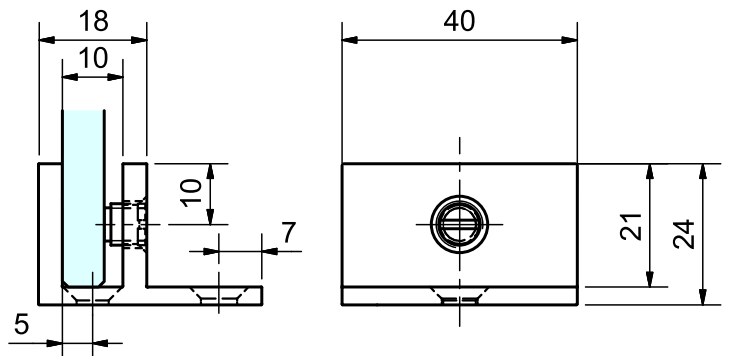

Description	Code
10mm	19-SH/AA-FHB10BL

U Bracket with Side Fixing Leg Round Corner

- Compression screw for fast & flexible glass installation.
- Offset fixing leg.
- High quality chrome on brass.

Description	Code
10mm	19-SH/AA-FHB10SL

U Bracket with Side Fixing Leg Square Corner

- Compression screw for fast & flexible glass installation.
- Offset fixing leg.
- High quality chrome on brass.

Description	Code
10mm - Chrome	19-SH/AA-FHB10SLSQ
10mm - Matte Black	19-SH/AA-FHB10SLSQMBL