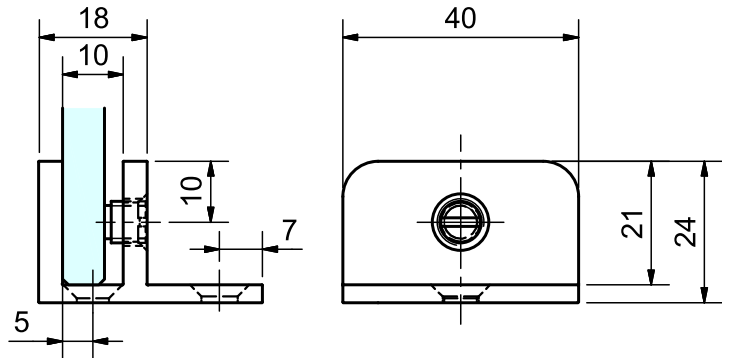

U Bracket - Square Corner

Compression screw for fast & flexible glass installation.
High quality chrome on brass.

Chrome finish

Description	Code
6mm	19-SH/AA-FHB6SQ
8mm	19-SH/AA-FHB8SQ
10mm	19-SH/AA-FHB10SQ
12mm	19-SH/AA-FHB12SQ

Matte black finish

Description	Code
10mm	19-SH/AA-FHB10SQMBL

U Brackets

U Bracket with Bottom Fixing Leg

- Compression screw for fast & flexible glass installation.
- Offset fixing leg.
- High quality chrome on brass.

Description	Code
10mm	19-SH/AA-FHB10BL

U Bracket with Side Fixing Leg Round Corner

- Compression screw for fast & flexible glass installation.
- Offset fixing leg.
- High quality chrome on brass.

Description	Code
10mm	19-SH/AA-FHB10SL

U Bracket with Side Fixing Leg Square Corner

- Compression screw for fast & flexible glass installation.
- Offset fixing leg.
- High quality chrome on brass.

Description	Code
10mm - Chrome	19-SH/AA-FHB10SLSQ
10mm - Matte Black	19-SH/AA-FHB10SLSQMBL