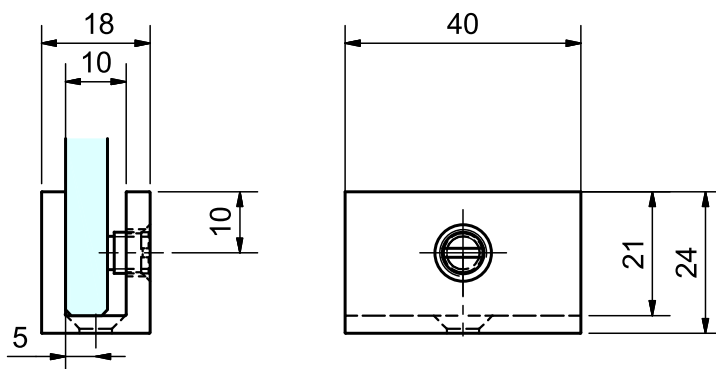

U Brackets

U Bracket - Round Corner

Compression screw for fast & flexible glass installation.
High quality chrome on brass.

Description	Code
6mm	19-SH/AA-FHB6
8mm	19-SH/AA-FHB8
10mm	19-SH/AA-FHB10
12mm	19-SH/AA-FHB12

U Bracket - Square Corner

Compression screw for fast & flexible glass installation.
High quality chrome on brass.

Chrome finish

Description	Code
6mm	19-SH/AA-FHB6SQ
8mm	19-SH/AA-FHB8SQ
10mm	19-SH/AA-FHB10SQ
12mm	19-SH/AA-FHB12SQ

Description	Code
10mm	19-SH/AA-FHB10BL

U Bracket with Side Fixing Leg Round Corner

- Compression screw for fast & flexible glass installation.
- Offset fixing leg.
- High quality chrome on brass.

Description	Code
10mm	19-SH/AA-FHB10SL

U Bracket with Side Fixing Leg Square Corner

- Compression screw for fast & flexible glass installation.
- Offset fixing leg.
- High quality chrome on brass.

Description	Code
10mm - Chrome	19-SH/AA-FHB10SLSQ
10mm - Matte Black	19-SH/AA-FHB10SLSQMBL