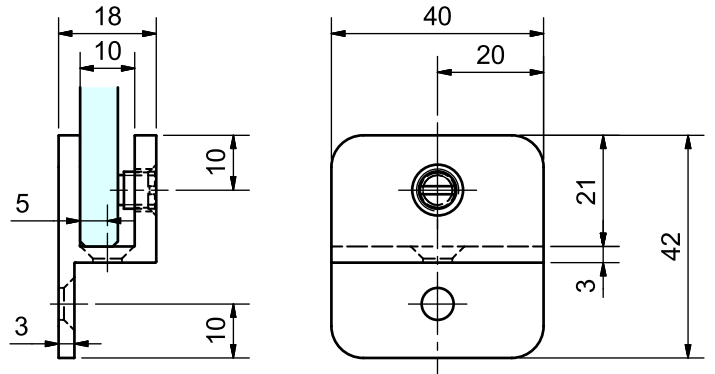

U Bracket - Square Corner

Compression screw for fast & flexible glass installation.
High quality chrome on brass.

Chrome finish

Description	Code
6mm	19-SH/AA-FHB6SQ
8mm	19-SH/AA-FHB8SQ
10mm	19-SH/AA-FHB10SQ
12mm	19-SH/AA-FHB12SQ

Matte black finish

Description	Code
10mm	19-SH/AA-FHB10SQMBL

U Brackets

U Bracket with Bottom Fixing Leg

- Compression screw for fast & flexible glass installation.
- Offset fixing leg.
- High quality chrome on brass.

Description	Code
10mm	19-SH/AA-FHB10BL

U Bracket with Side Fixing Leg Round Corner

- Compression screw for fast & flexible glass installation.
- Offset fixing leg.
- High quality chrome on brass.

Description	Code
10mm	19-SH/AA-FHB10SL

U Bracket with Side Fixing Leg Square Corner

- Compression screw for fast & flexible glass installation.
- Offset fixing leg.
- High quality chrome on brass.

Description	Code
10mm - Chrome	19-SH/AA-FHB10SLSQ
10mm - Matte Black	19-SH/AA-FHB10SLSQMBL