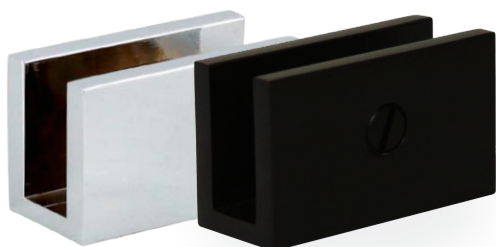

U Brackets

U Bracket - Round Corner

Compression screw for fast & flexible glass installation. High quality chrome on brass.

Description	Code
6mm	19-SH/AA-FHB6
8mm	19-SH/AA-FHB8
10mm	19-SH/AA-FHB10
12mm	19-SH/AA-FHB12

U Bracket - Square Corner

Compression screw for fast & flexible glass installation. High quality chrome on brass.

Chrome finish	
Description	Code
6mm	19-SH/AA-FHB6SQ
8mm	19-SH/AA-FHB8SQ
10mm	19-SH/AA-FHB10SQ
12mm	19-SH/AA-FHB12SQ

Matte black finish	
Description	Code
10mm	19-SH/AA-FHB10SQMBL

U Brackets

U Bracket with Bottom Fixing Leg

- Compression screw for fast & flexible glass installation.
- Offset fixing leg.
- High quality chrome on brass.

Description	Code
10mm	19-SH/AA-FHB10BL

U Bracket with Side Fixing Leg Round Corner

- Compression screw for fast & flexible glass installation.
- Offset fixing leg.
- High quality chrome on brass.

Description	Code
10mm	19-SH/AA-FHB10SL