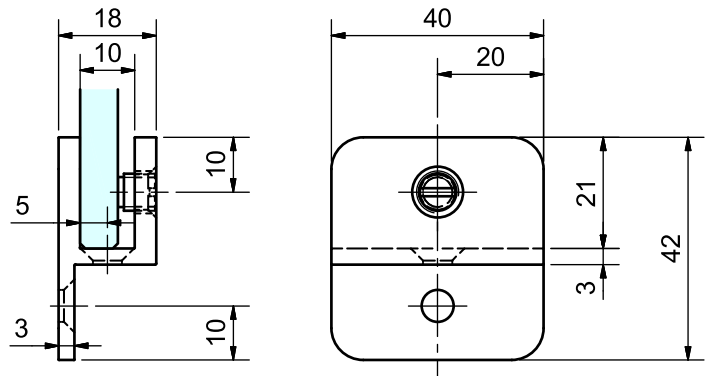

U Bracket - Square Corner

Compression screw for fast & flexible glass installation. High quality chrome on brass.

Chrome finish	
Description	Code
6mm	19-SH/AA-FHB6SQ
8mm	19-SH/AA-FHB8SQ
10mm	19-SH/AA-FHB10SQ
12mm	19-SH/AA-FHB12SQ

Matte black finish	
Description	Code
10mm	19-SH/AA-FHB10SQMBL

U Brackets

U Bracket with Bottom Fixing Leg

- Compression screw for fast & flexible glass installation.
- Offset fixing leg.
- High quality chrome on brass.

Description	Code
10mm	19-SH/AA-FHB10BL

U Bracket with Side Fixing Leg Round Corner

- Compression screw for fast & flexible glass installation.
- Offset fixing leg.
- High quality chrome on brass.

Description	Code
10mm	19-SH/AA-FHB10SL

U Bracket with Side Fixing Leg Square Corner

- Compression screw for fast & flexible glass installation.
- Offset fixing leg.
- High quality chrome on brass.

Description	Code
10mm - Chrome	19-SH/AA-FHB10SLSQ
10mm - Matte Black	19-SH/AA-FHB10SLSQMBL