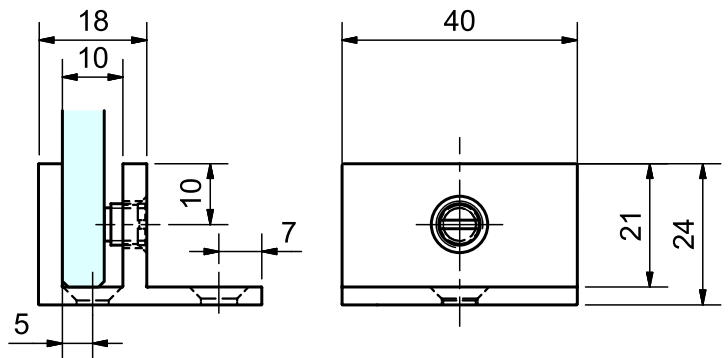

Description	Code
10mm	19-SH/AA-FHB10BL

U Bracket with Side Fixing Leg Round Corner

- Compression screw for fast & flexible glass installation.
- Offset fixing leg.
- High quality chrome on brass.

Description	Code
10mm	19-SH/AA-FHB10SL

U Bracket with Side Fixing Leg Square Corner

- Compression screw for fast & flexible glass installation.
- Offset fixing leg.
- High quality chrome on brass.

Description	Code
10mm - Chrome	19-SH/AA-FHB10SLSQ
10mm - Matte Black	19-SH/AA-FHB10SLSQMBL