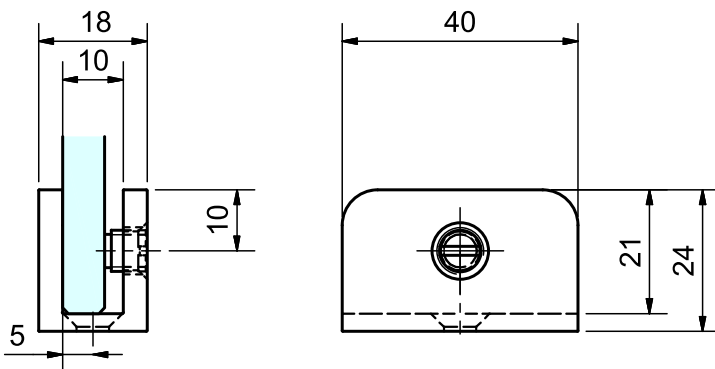

U Brackets

U Bracket - Round Corner

Compression screw for fast & flexible glass installation. High quality chrome on brass.

Description	Code
6mm	19-SH/AA-FHB6
8mm	19-SH/AA-FHB8
10mm	19-SH/AA-FHB10
12mm	19-SH/AA-FHB12

U Bracket - Square Corner

Compression screw for fast & flexible glass installation. High quality chrome on brass.

Chrome finish	
Description	Code
6mm	19-SH/AA-FHB6SQ
8mm	19-SH/AA-FHB8SQ
10mm	19-SH/AA-FHB10SQ
12mm	19-SH/AA-FHB12SQ

Description	Code
10mm	19-SH/AA-FHB10BL

U Bracket with Side Fixing Leg Round Corner

- Compression screw for fast & flexible glass installation.
- Offset fixing leg.
- High quality chrome on brass.

Description	Code
10mm	19-SH/AA-FHB10SL

U Bracket with Side Fixing Leg Square Corner

- Compression screw for fast & flexible glass installation.
- Offset fixing leg.
- High quality chrome on brass.

Description	Code
10mm - Chrome	19-SH/AA-FHB10SLSQ
10mm - Matte Black	19-SH/AA-FHB10SLSQMBL