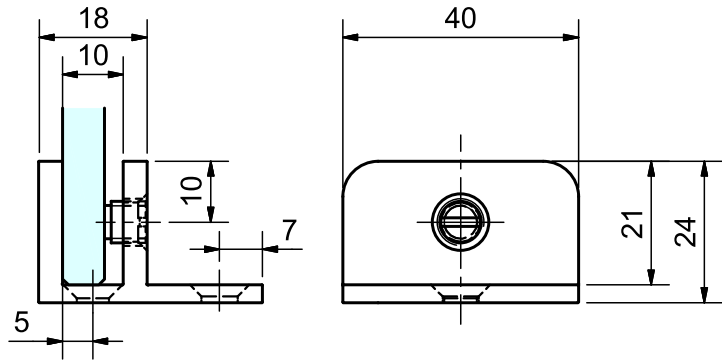

U Bracket - Square Corner

Compression screw for fast & flexible glass installation. High quality chrome on brass.

Chrome finish	
Description	Code
6mm	19-SH/AA-FHB6SQ
8mm	19-SH/AA-FHB8SQ
10mm	19-SH/AA-FHB10SQ
12mm	19-SH/AA-FHB12SQ

Matte black finish	
Description	Code
10mm	19-SH/AA-FHB10SQMBL

U Brackets

U Bracket with Bottom Fixing Leg

- Compression screw for fast & flexible glass installation.
- Offset fixing leg.
- High quality chrome on brass.

Description	Code
10mm	19-SH/AA-FHB10BL

U Bracket with Side Fixing Leg Round Corner

- Compression screw for fast & flexible glass installation.
- Offset fixing leg.
- High quality chrome on brass.

Description	Code
10mm	19-SH/AA-FHB10SL

U Bracket with Side Fixing Leg Square Corner

- Compression screw for fast & flexible glass installation.
- Offset fixing leg.
- High quality chrome on brass.

Description	Code
10mm - Chrome	19-SH/AA-FHB10SLSQ
10mm - Matte Black	19-SH/AA-FHB10SLSQMBL