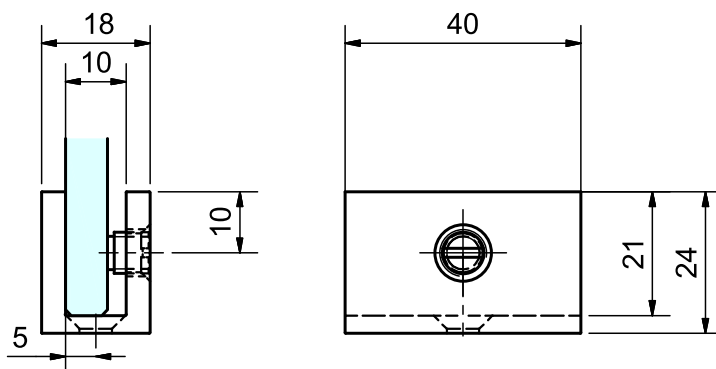

U Brackets

U Bracket - Round Corner

Compression screw for fast & flexible glass installation. High quality chrome on brass.

Description	Code
6mm	19-SH/AA-FHB6
8mm	19-SH/AA-FHB8
10mm	19-SH/AA-FHB10
12mm	19-SH/AA-FHB12

U Bracket - Square Corner

Compression screw for fast & flexible glass installation. High quality chrome on brass.

Chrome finish	
Description	Code
6mm	19-SH/AA-FHB6SQ
8mm	19-SH/AA-FHB8SQ
10mm	19-SH/AA-FHB10SQ
12mm	19-SH/AA-FHB12SQ

Description	Code
10mm	19-SH/AA-FHB10BL

U Bracket with Side Fixing Leg Round Corner

- Compression screw for fast & flexible glass installation.
- Offset fixing leg.
- High quality chrome on brass.

Description	Code
10mm	19-SH/AA-FHB10SL

U Bracket with Side Fixing Leg Square Corner

- Compression screw for fast & flexible glass installation.
- Offset fixing leg.
- High quality chrome on brass.

Description	Code
10mm - Chrome	19-SH/AA-FHB10SLSQ
10mm - Matte Black	19-SH/AA-FHB10SLSQMBL