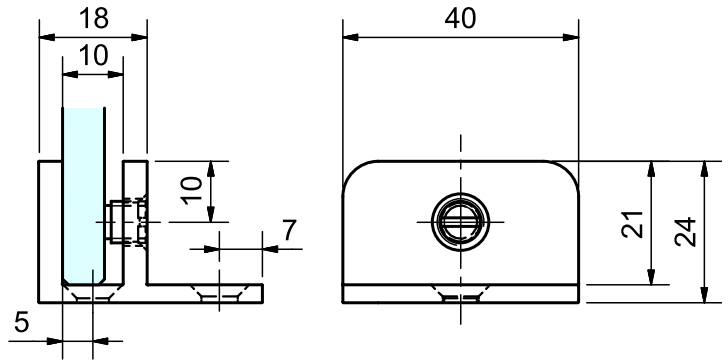

## U Bracket with Bottom Fixing Leg

- Compression screw for fast & flexible glass installation.
- Offset fixing leg.
- High quality chrome on brass.

Description	Code
10mm	19-SH/AA-FHB10BL

## U Bracket with Side Fixing Leg Round Corner

- Compression screw for fast & flexible glass installation.
- Offset fixing leg.
- High quality chrome on brass.

Description	Code
10mm	19-SH/AA-FHB10SL