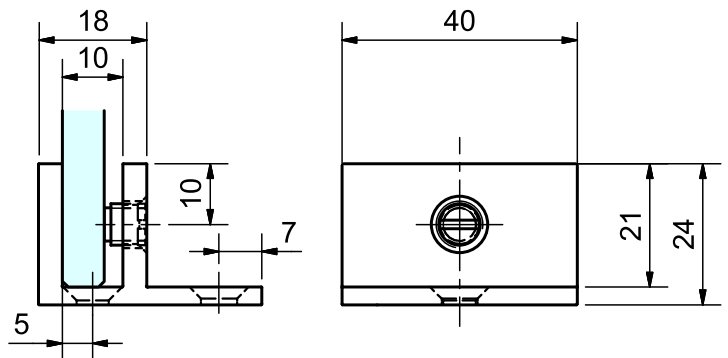

## U Bracket with Side Fixing Leg Round Corner

- Compression screw for fast & flexible glass installation.
- Offset fixing leg.
- High quality chrome on brass.

Description	Code
10mm	19-SH/AA-FHB10SL

## U Bracket with Side Fixing Leg Square Corner

- Compression screw for fast & flexible glass installation.
- Offset fixing leg.
- High quality chrome on brass.

Description	Code
10mm - Chrome	19-SH/AA-FHB10SLSQ
10mm - Matte Black	19-SH/AA-FHB10SLSQMBL