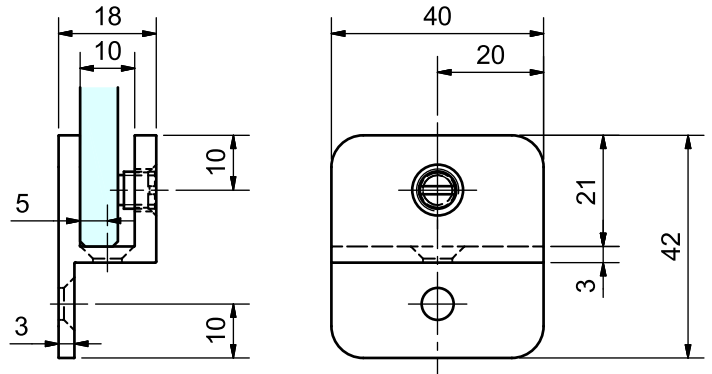

Description	Code
10mm	19-SH/AA-FHB10BL