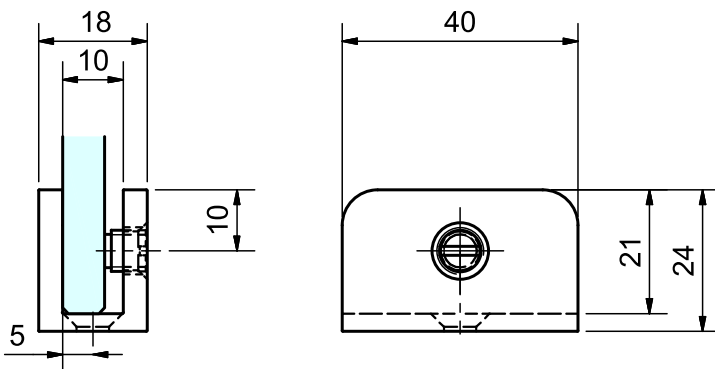

## U Bracket - Round Corner

Compression screw for fast & flexible glass installation. High quality chrome on brass.

Description	Code
6mm	19-SH/AA-FHB6
8mm	19-SH/AA-FHB8
10mm	19-SH/AA-FHB10
12mm	19-SH/AA-FHB12

## U Bracket - Square Corner

Compression screw for fast & flexible glass installation. High quality chrome on brass.

Chrome finish	
Description	Code
6mm	19-SH/AA-FHB6SQ
8mm	19-SH/AA-FHB8SQ
10mm	19-SH/AA-FHB10SQ
12mm	19-SH/AA-FHB12SQ