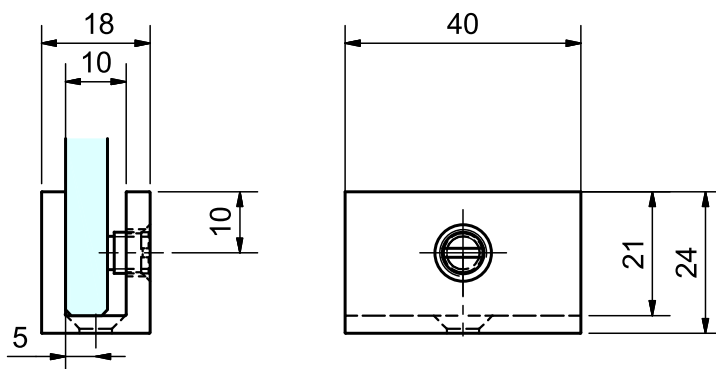

## U Bracket - Round Corner

Compression screw for fast & flexible glass installation. High quality chrome on brass.

Description	Code
6mm	19-SH/AA-FHB6
8mm	19-SH/AA-FHB8
10mm	19-SH/AA-FHB10
12mm	19-SH/AA-FHB12

## U Bracket - Square Corner

Compression screw for fast & flexible glass installation. High quality chrome on brass.

Chrome finish	
Description	Code
6mm	19-SH/AA-FHB6SQ
8mm	19-SH/AA-FHB8SQ
10mm	19-SH/AA-FHB10SQ
12mm	19-SH/AA-FHB12SQ