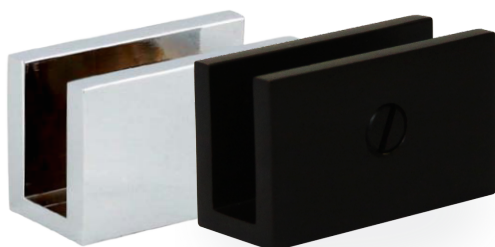

## U Bracket - Round Corner

Compression screw for fast & flexible glass installation. High quality chrome on brass.

Description	Code
6mm	19-SH/AA-FHB6
8mm	19-SH/AA-FHB8
10mm	19-SH/AA-FHB10
12mm	19-SH/AA-FHB12

## U Bracket - Square Corner

Compression screw for fast & flexible glass installation. High quality chrome on brass.

Chrome finish	
Description	Code
6mm	19-SH/AA-FHB6SQ
8mm	19-SH/AA-FHB8SQ
10mm	19-SH/AA-FHB10SQ
12mm	19-SH/AA-FHB12SQ

Matte black finish	
Description	Code
10mm	19-SH/AA-FHB10SQMBL

## U Bracket with Side Fixing Leg Round Corner

- Compression screw for fast & flexible glass installation.
- Offset fixing leg.
- High quality chrome on brass.

Description	Code
10mm	19-SH/AA-FHB10SL