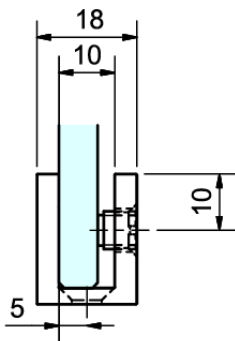

U-Shape Bracket with Square Corners

- Suitable for glass from 6mm to 12mm thickness
- No glass fabrication required
- Manufactured from high-quality brass 4mm thick
- Compression screw for fast & flexible glass installation

Finish	Glass Thickness	CODE
Chrome	6mm	19-SH/AA-FHB6SQ
Matt Black	6mm	19-SH/AA-FHB6SQMB
Chrome	8mm	19-SH/AA-FHB8SQ
Chrome	10mm	19-SH/AA-FHB10SQ
Matt Black	10mm	19-SH/AA-FHB10SQMBL
Brushed Nickel	10mm	19-SH/AA-FHB10SQBN
Brushed Brass (Gold)	10mm	19-SH/AA-FHB10SQBG
Chrome	12mm	19-SH/AA-FHB12SQ