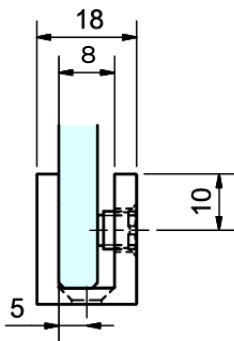

Bracket for 8mm glass thickness