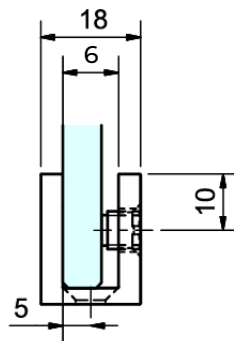

Bracket for 6mm glass thickness