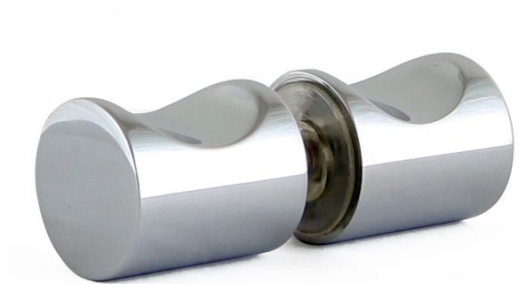

Frameless Shower-Screen Hardware | Knobs

Barrel Knob with Finger Pull

- 22 mm diameter tapered with a finger pull
- Chrome plated brass

DESCRIPTION	CODE
Chrome	19-SH/BKG25-C
Other finishes	Contact NFK