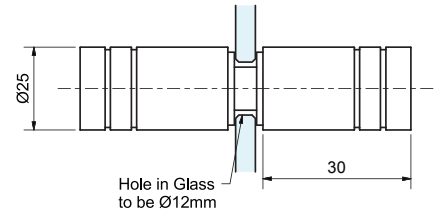

Straight Barrel Knob with Finger Groove

- 25mm diameter with 2 finger-grip grooves
- Chrome plated brass

Description	Code
Chrome	19-SH/BKS25-C-30
Matt Black	19-SH/BKS25-B
Brushed Nickel	19-SH/BKS25-BN

Barrel Knob with Finger Pull

- 22mm diameter tapered with finger pull
- Chrome plated brass

Description	Code
Chrome	19-SH/BKG25-C

Straight Barrel Knob with Finger Groove Lightweight

- 25mm diameter with 2 finger-grip grooves
- Chrome plated brass
- Lightweight design

Description	Code
Chrome	19-SH/BKS25-C33
Matt Black	19-SH/BKS25-MB33
Brushed Nickel	19-SH/BKS25-BN33
Matt Silver	19-SH/BKS25-MS33

Straight Handles*

- Quality 316 stainless steel in satin or mirror polished

*Contact NFK for more information.

Description	Code
Polished Chrome	Contact NFK
Satin	Contact NFK
Custom Straight Handles	Contact NFK

D Handle*

- 19mm diameter x 150mm
- Chrome plated brass

*Contact NFK for more information.