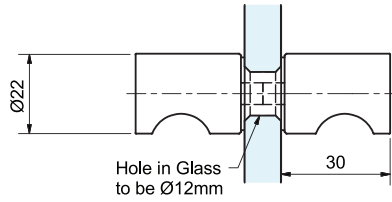

Straight Barrel Knob with Finger Groove

- 25mm diameter with 2 finger-grip grooves
- Chrome plated brass

Description	Code
Chrome	19-SH/BKS25-C-30
Matt Black	19-SH/BKS25-B
Brushed Nickel	19-SH/BKS25-BN

Barrel Knob with Finger Pull

- 22mm diameter tapered with finger pull
- Chrome plated brass

Description	Code
Chrome	19-SH/BKG25-C

Straight Barrel Knob with Finger Groove Lightweight

- 25mm diameter with 2 finger-grip grooves
- Chrome plated brass
- Lightweight design

Description	Code
Chrome	19-SH/BKS25-C33
Matt Black	19-SH/BKS25-MB33
Brushed Nickel	19-SH/BKS25-BN33
Matt Silver	19-SH/BKS25-MS33

Straight Handles*

- Quality 316 stainless steel in satin or mirror polished

*Contact NFK for more information.

Description	Code
Polished Chrome	Contact NFK
Satin	Contact NFK
Custom Straight Handles	Contact NFK

D Handle*

- 19mm diameter x 150mm
- Chrome plated brass

*Contact NFK for more information.