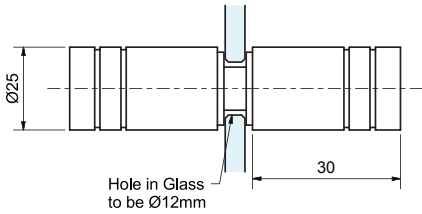

Straight Barrel Knob with Finger Groove

- 25mm diameter with 2 finger-grip grooves
- Chrome plated brass

Description	Code
Chrome	19-SH/BKS25-C-30
Matt Black	19-SH/BKS25-B
Brushed Nickel	19-SH/BKS25-BN

Barrel Knob with Finger Pull

- 22mm diameter tapered with finger pull
- Chrome plated brass

Description	Code
Chrome	19-SH/BKG25-C

Straight Barrel Knob with Finger Groove Lightweight

- 25mm diameter with 2 finger-grip grooves
- Chrome plated brass
- Lightweight design

Description	Code
Chrome	19-SH/BKS25-C33
Matt Black	19-SH/BKS25-MB33
Brushed Nickel	19-SH/BKS25-BN33
Matt Silver	19-SH/BKS25-MS33

Straight Handles*

- Quality 316 stainless steel in satin or mirror polished

*Contact NFK for more information.

Description	Code
Polished Chrome	Contact NFK
Satin	Contact NFK
Custom Straight Handles	Contact NFK

D Handle*

- 19mm diameter x 150mm
- Chrome plated brass

*Contact NFK for more information.