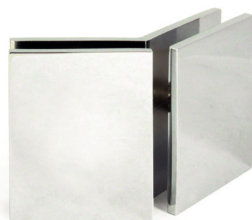

Brackets

Wall to Glass Bracket

- Glass is thru-bolted.
- Suitable for glass 6mm to 12mm.
- Hole size 20mmØ.

Description	Code
Chrome	19-SH/BWGS-C
Black	19-SH/BWGS-MB

Wall to Glass L Bracket

- Suitable for Glass 6mm to 12mm.
- Chrome plated brass.
- Hole size 20mmØ.

Description	Code
Chrome	19-SH/BWGS-C-SL
Black	19-SH/BWGS-MB-SL

90° Glass to Glass Bracket

- Suitable for glass 6mm to 12mm.
- Chrome plated brass.
- Hole size 20mmØ.

Description	Code
Chrome	19-SH/BGG90S-C

135° Glass to Glass Bracket

- Suitable for glass 6mm to 12mm.
- Chrome plated brass.
- Hole size 20mmØ.

Description	Code
Chrome	19-SH/BGG135S-C