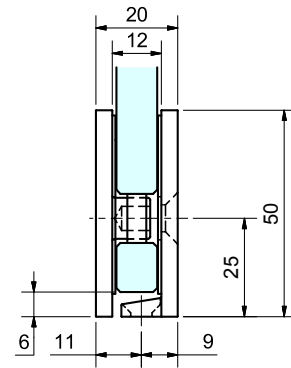

Brackets

Wall to Glass Bracket

- Glass is thru-bolted.
- Suitable for glass 6mm to 12mm.
- Hole size 20mmØ.

Description	Code
Chrome	19-SH/BWGS-C
Black	19-SH/BWGS-MB

Wall to Glass L Bracket

- Suitable for Glass 6mm to 12mm.
- Chrome plated brass.
- Hole size 20mmØ.

Description	Code
Chrome	19-SH/BWGS-C-SL
Black	19-SH/BWGS-MB-SL

90° Glass to Glass Bracket

- Suitable for glass 6mm to 12mm.
- Chrome plated brass.
- Hole size 20mmØ.

Description	Code
Chrome	19-SH/BGG90S-C

135° Glass to Glass Bracket

- Suitable for glass 6mm to 12mm.
- Chrome plated brass.
- Hole size 20mmØ.

Description	Code
Chrome	19-SH/BGG135S-C