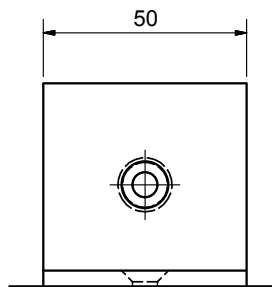

Brackets

Wall to Glass Bracket

- Glass is thru-bolted.
- Suitable for glass 6mm to 12mm.
- Hole size 20mmØ.

Description	Code
Chrome	19-SH/BWGS-C
Black	19-SH/BWGS-MB

Wall to Glass L Bracket

- Suitable for Glass 6mm to 12mm.
- Chrome plated brass.
- Hole size 20mmØ.

Description	Code
Chrome	19-SH/BWGS-C-SL
Black	19-SH/BWGS-MB-SL

90° Glass to Glass Bracket

- Suitable for glass 6mm to 12mm.
- Chrome plated brass.
- Hole size 20mmØ.

Description	Code
Chrome	19-SH/BGG90S-C

135° Glass to Glass Bracket

- Suitable for glass 6mm to 12mm.
- Chrome plated brass.
- Hole size 20mmØ.

Description	Code
Chrome	19-SH/BGG135S-C