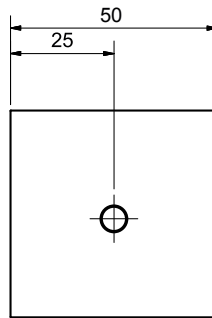

Brackets

Wall to Glass Bracket

- Glass is thru-bolted.
- Suitable for glass 6mm to 12mm.
- Hole size 20mmØ.

Description	Code
Chrome	19-SH/BWGS-C
Black	19-SH/BWGS-MB

Wall to Glass L Bracket

- Suitable for Glass 6mm to 12mm.
- Chrome plated brass.
- Hole size 20mmØ.

Description	Code
Chrome	19-SH/BWGS-C-SL
Black	19-SH/BWGS-MB-SL

90° Glass to Glass Bracket

- Suitable for glass 6mm to 12mm.
- Chrome plated brass.
- Hole size 20mmØ.

Description	Code
Chrome	19-SH/BGG90S-C

135° Glass to Glass Bracket

- Suitable for glass 6mm to 12mm.
- Chrome plated brass.
- Hole size 20mmØ.

Description	Code
Chrome	19-SH/BGG135S-C