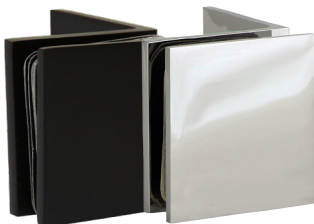

Brackets

Wall to Glass Bracket

- Glass is thru-bolted.
- Suitable for glass 6mm to 12mm.
- Hole size 20mmØ.

Description	Code
Chrome	19-SH/BWGS-C
Black	19-SH/BWGS-MB

Wall to Glass L Bracket

- Suitable for Glass 6mm to 12mm.
- Chrome plated brass.
- Hole size 20mmØ.

Description	Code
Chrome	19-SH/BWGS-C-SL
Black	19-SH/BWGS-MB-SL

90° Glass to Glass Bracket

- Suitable for glass 6mm to 12mm.
- Chrome plated brass.
- Hole size 20mmØ.

Description	Code
Chrome	19-SH/BGG90S-C

135° Glass to Glass Bracket

- Suitable for glass 6mm to 12mm.
- Chrome plated brass.
- Hole size 20mmØ.

Description	Code
Chrome	19-SH/BGG135S-C