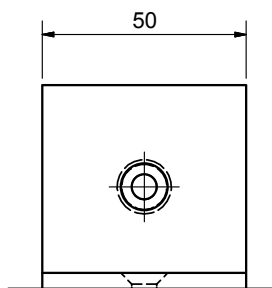

Brackets

Wall to Glass Bracket

- Glass is thru-bolted.
- Suitable for glass 6mm to 12mm.
- Hole size 20mmØ.

Description	Code
Chrome	19-SH/BWGS-C
Black	19-SH/BWGS-MB

Wall to Glass L Bracket

- Suitable for Glass 6mm to 12mm.
- Chrome plated brass.
- Hole size 20mmØ.

Description	Code
Chrome	19-SH/BWGS-C-SL
Black	19-SH/BWGS-MB-SL

90° Glass to Glass Bracket

- Suitable for glass 6mm to 12mm.
- Chrome plated brass.
- Hole size 20mmØ.

Description	Code
Chrome	19-SH/BGG90S-C

135° Glass to Glass Bracket

- Suitable for glass 6mm to 12mm.
- Chrome plated brass.
- Hole size 20mmØ.

Description	Code
Chrome	19-SH/BGG135S-C