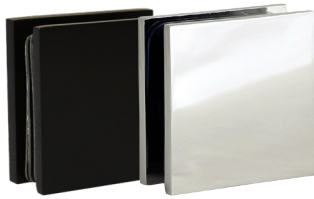

Brackets

Wall to Glass Bracket

- Glass is thru-bolted.
- Suitable for glass 6mm to 12mm.
- Hole size 20mmØ.

Description	Code
Chrome	19-SH/BWGS-C
Black	19-SH/BWGS-MB

Wall to Glass L Bracket

- Suitable for Glass 6mm to 12mm.
- Chrome plated brass.
- Hole size 20mmØ.

Description	Code
Chrome	19-SH/BWGS-C-SL
Black	19-SH/BWGS-MB-SL

90° Glass to Glass Bracket

- Suitable for glass 6mm to 12mm.
- Chrome plated brass.
- Hole size 20mmØ.

Description	Code
Chrome	19-SH/BGG90S-C

135° Glass to Glass Bracket

- Suitable for glass 6mm to 12mm.
- Chrome plated brass.
- Hole size 20mmØ.

Description	Code
Chrome	19-SH/BGG135S-C