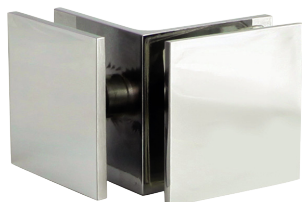

Brackets

Wall to Glass Bracket

- Glass is thru-bolted.
- Suitable for glass 6mm to 12mm.
- Hole size 20mmØ.

Description	Code
Chrome	19-SH/BWGS-C
Black	19-SH/BWGS-MB

Wall to Glass L Bracket

- Suitable for Glass 6mm to 12mm.
- Chrome plated brass.
- Hole size 20mmØ.

Description	Code
Chrome	19-SH/BWGS-C-SL
Black	19-SH/BWGS-MB-SL

90° Glass to Glass Bracket

- Suitable for glass 6mm to 12mm.
- Chrome plated brass.
- Hole size 20mmØ.

Description	Code
Chrome	19-SH/BGG90S-C

135° Glass to Glass Bracket

- Suitable for glass 6mm to 12mm.
- Chrome plated brass.
- Hole size 20mmØ.

Description	Code
Chrome	19-SH/BGG135S-C