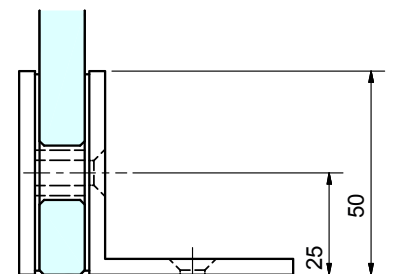

Brackets

Wall to Glass Bracket

- Glass is thru-bolted.
- Suitable for glass 6mm to 12mm.
- Hole size 20mmØ.

Description	Code
Chrome	19-SH/BWGS-C
Black	19-SH/BWGS-MB

Wall to Glass L Bracket

- Suitable for Glass 6mm to 12mm.
- Chrome plated brass.
- Hole size 20mmØ.

Description	Code
Chrome	19-SH/BWGS-C-SL
Black	19-SH/BWGS-MB-SL

90° Glass to Glass Bracket

- Suitable for glass 6mm to 12mm.
- Chrome plated brass.
- Hole size 20mmØ.

Description	Code
Chrome	19-SH/BGG90S-C

135° Glass to Glass Bracket

- Suitable for glass 6mm to 12mm.
- Chrome plated brass.
- Hole size 20mmØ.

Description	Code
Chrome	19-SH/BGG135S-C