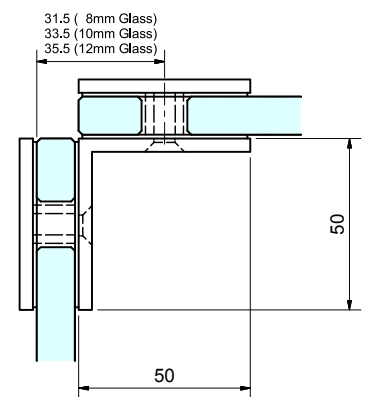

Brackets

Wall to Glass Bracket

- Glass is thru-bolted.
- Suitable for glass 6mm to 12mm.
- Hole size 20mmØ.

Description	Code
Chrome	19-SH/BWGS-C
Black	19-SH/BWGS-MB

Wall to Glass L Bracket

- Suitable for Glass 6mm to 12mm.
- Chrome plated brass.
- Hole size 20mmØ.

Description	Code
Chrome	19-SH/BWGS-C-SL
Black	19-SH/BWGS-MB-SL

90° Glass to Glass Bracket

- Suitable for glass 6mm to 12mm.
- Chrome plated brass.
- Hole size 20mmØ.

Description	Code
Chrome	19-SH/BGG90S-C

135° Glass to Glass Bracket

- Suitable for glass 6mm to 12mm.
- Chrome plated brass.
- Hole size 20mmØ.

Description	Code
Chrome	19-SH/BGG135S-C